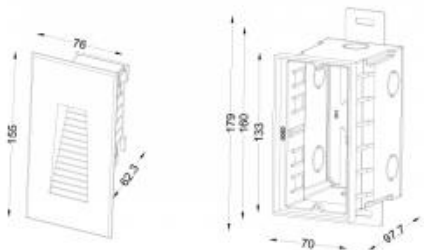

## PATHFINDER A

Available colors:

- 395-B4
- 395-GR4
- 395-DGR4

Beam angle: Asymmetric° Asymmetric°  
LED Color: 3000K 6000K  
System Power: 1x4W  
Lumen output: 64lm(6000K) 55lm (3000K)  
Material: die-casting powder coating aluminum  
Location: Exterior  
Fixation: Wall  
Installation: Recessed  
Product dimension: 155x76x62,3mm  
Input: 220-240V 50\60Hz 24V DC  
IP: 54  
Class: II  
Front cover: die-casting powder coating aluminum  
LED: SMD3030