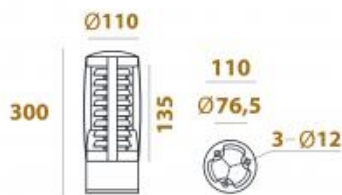

<https://uni-luce.com>
+39 339 505 5880
info@uni-luce.com

Via Monselice, 26, 20832 Desio
MB, Italy

PAULE 300

Available colors:	 414-B8  414-GR8  414-DGR8
Beam angle:	0°
LED Color:	3000K 6000K
System Power:	8W
Material:	die-casting powder coating aluminum
Location:	Exterior
Fixation:	Bollards
Product dimension:	110x300mm
Input:	120-240V 50\60Hz
IP:	65
Class:	II
Material reflector:	PMMA