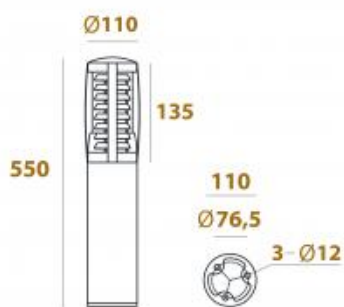

● 415-GR8

● 415-DGR8

Beam angle: 0°

LED Color: 3000K 6000K

System Power: 8W

Material: die-casting powder coating aluminum

Location: Exterior

Fixation: Bollards

Product dimension: 110x550mm

Input: 120-240V 50\60Hz

IP: 65

Class: II

Material reflector: PMMA

<https://uni-luce.com>

+39 339 505 5880

info@uni-luce.com