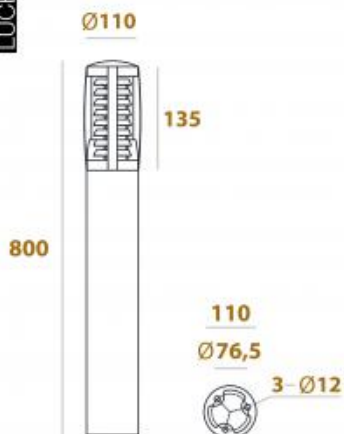

● 416-GR8

● 416-DGR8

Beam angle: 0°

LED Color: 3000K 6000K

System Power: 8W

Material: die-casting powder coating aluminum

Location: Exterior

Fixation: Bollards

Product dimension: 110x800mm

Input: 120-240V 50\60Hz

IP: 65

Class: II

Material reflector: PMMA

<https://uni-luce.com>

+39 339 505 5880

info@uni-luce.com