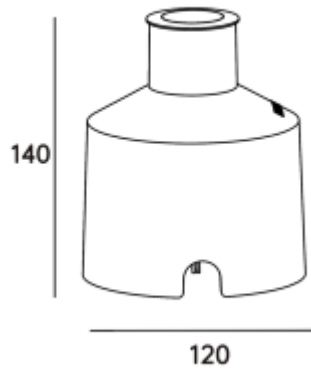

<https://uni-luce.com>
+39 339 505 5880
info@uni-luce.com

Via Monselice, 26, 20832 Desio
MB, Italy

PERLA BOX

Available colors:

Beam angle:

/°

Location:

Exterior