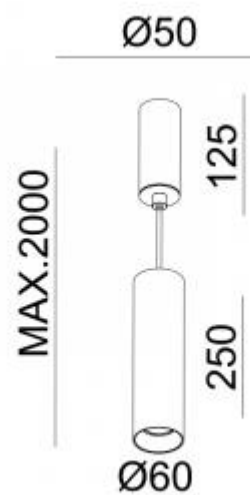

<https://uni-luce.com>
+39 339 505 5880
info@uni-luce.com

Via Monselice, 26, 20832 Desio
MB, Italy

PETRA M 250

- 545-WW11
- 545-BB11
- ◐ 545-BG11
- 545-WG12

Available colors:

Beam angle:	46°
LED Color:	3000K
LED power:	8,9W
System Power:	10,5W, 500mA
CRI:	80
Lumen output:	1135lm
Material:	aluminum
Location:	Interior
Fixation:	Ceiling
Installation:	Suspended
Product dimension:	40x250mm max1500mm
Input:	220-240V 50\60Hz
IP:	20
Class:	I