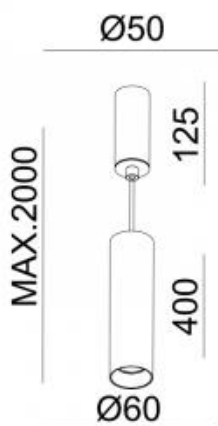

<https://uni-luce.com>
+39 339 505 5880
info@uni-luce.com

Via Monselice, 26, 20832 Desio
MB, Italy

PETRA M 400

Available colors:

- 545-WW11
- 545-BB11
- ◐ 545-BG11
- 545-WG11

Beam angle:	0°
LED Color:	3000K
LED power:	8,9W
System Power:	10,5W, 500mA
CRI:	90
Lumen output:	1135lm
Material:	aluminum
Location:	Interior
Fixation:	Ceiling
Installation:	Suspended
Product dimension:	40x400mm max2000mm
Input:	220-240V 50\60Hz
IP:	20
Class:	I