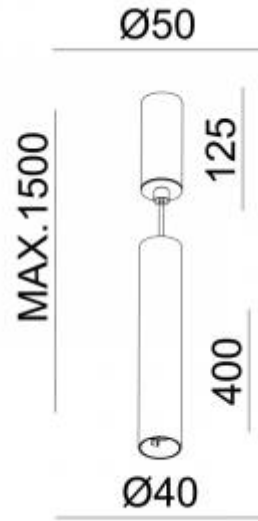

<https://uni-luce.com>
+39 339 505 5880
info@uni-luce.com

Via Monselice, 26, 20832 Desio
MB, Italy

PETRA S 400

Available colors:

- 544-WW11
- 544-BB11
- 544-BG11
- 544-WG11

Beam angle:	46° 34°
LED Color:	2700K 3000K 4000K
LED power:	8,9W
System Power:	10,5W, 500mA
CRI:	80
Lumen output:	1135lm
Material:	aluminum
Location:	Interior
Fixation:	Ceiling
Installation:	Suspended
Product dimension:	40x400mm max2000mm
Input:	220-240V 50\60Hz
IP:	20
Class:	I
DIM Option:	ON/OFF TRIAC