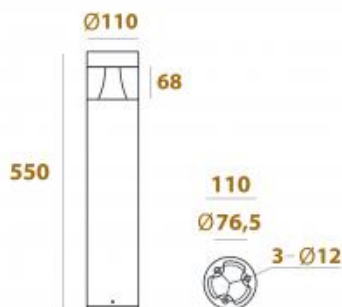

<https://uni-luce.com>

+39 339 505 5880

info@uni-luce.com

Via Monselice, 26, 20832 Desio

MB, Italy

PEYOTE 550

Available colors:

- 408-B5
- 408-GR5
- 408-DGR5

Beam angle:

0°

LED Color:

3000K 6000K

System Power:

5W

Material:

die-casting powder coating aluminum

Location:

Exterior

Fixation:

Bollards

Product dimension: 110x550mm

Input:

120-240V 50\60Hz

IP:

65

Class:

II

Material reflector:

PMMA

Light Source:

SMD3030