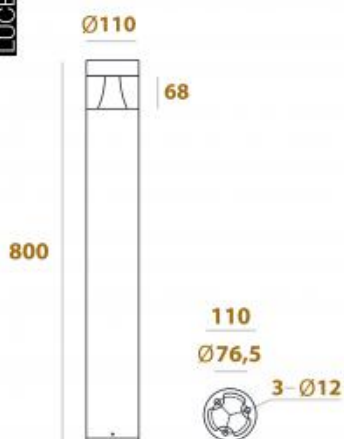

<https://uni-luce.com>
+39 339 505 5880
info@uni-luce.com

Via Monselice, 26, 20832 Desio
MB, Italy

PEYOTE 800

Available colors:

-  409-B5
-  409-GR5
-  409-DGR5

Beam angle: 0°
LED Color: 3000K 6000K
System Power: 5W
Material: die-casting powder coating aluminum
Location: Exterior
Fixation: Bollards
Product dimension: 110x800mm
Input: 120-240V 50\60Hz
IP: 65
Class: II
Material reflector: PMMA
Light Source: SMD3030

<https://uni-luce.com>

+39 339 505 5880

info@uni-luce.com

Via Monselice, 26, 20832 Desio

MB, Italy

The PEYOTE is characterized by a circular uniformed lighting effect. This outdoor lighting solution is available in 3 sizes, both resulting in a pleasant, soft light surrounding the fixture. This model comes in black, light sanded or dark grey colors.