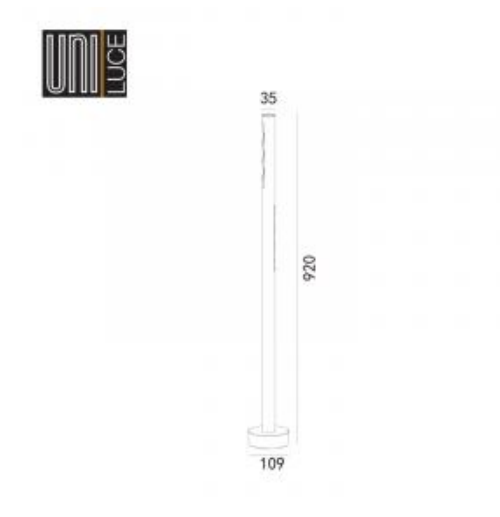

## POST 900

Available colors:	● 389-B12 ● 389-GR12 ● 389-DGR12
Beam angle:	0°
LED Color:	3000K
System Power:	12W
Lumen output:	950lm
Material:	die-casting powder coating aluminum
Location:	Exterior
Fixation:	Bollards
Product dimension:	109x35x920mm
Input:	120-240V 50\60Hz
IP:	65
Class:	II

<https://uni-luce.com>

+39 339 505 5880

[info@uni-luce.com](mailto:info@uni-luce.com)

Via Monselice, 26, 20832 Desio

MB, Italy

Thanks to wide beam angle, POST provides uniform lighting effect for the environment. Hidden lighting source creates anti-glare effect. The POST is presented in 2 dimensions: 6W and 12W. 12W is providing both sides lighting. The Post is installed in the gardens alongside the paths, nearby entrances.