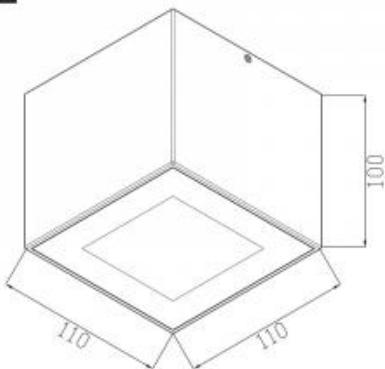

● 465-B18

● 465-GR18

● 465-DG18

Beam angle: 3° 16° 20° 25° 60°

LED Color: 3000K

System Power: 18W

CRI: 80

Lumen output: 1746lm

Location: Exterior

Fixation: Ceiling

Installation: Surface

Product dimension: 110x110x100mm

Input: 220-240V 50\60Hz

IP: 66

Class: I

<https://uni-luce.com>

+39 339 505 5880

info@uni-luce.com

Via Monselice, 26, 20832 Desio

MB, Italy

Surface mounted fixture is equipped by the glass cover. PRISMA can be installed in the areas where additional protection is required. PRISMA comes in 3 dimensions: 4W, 8W and 18W. Super comfort lens provides soft uniform light effect.