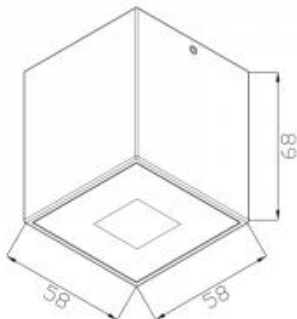

● 465-B4

● 465-GR4

● 465-DGR4

Beam angle: 3° 17° 21° 32° 55°

LED Color: 3000K

System Power: 4W

CRI: 80

Lumen output: 374lm

Location: Exterior

Fixation: Ceiling

Installation: Surface

Product dimension: 58x58x68mm

Input: 220-240V 50\60Hz

IP: 65

Class: I

<https://uni-luce.com>

+39 339 505 5880

info@uni-luce.com

Via Monselice, 26, 20832 Desio

MB, Italy

Surface mounted fixture is equipped by the glass cover. PRISMA can be installed in the areas where additional protection is required. PRISMA comes in 3 dimensions: 4W, 8W and 18W. Super comfort lens provides soft uniform light effect.