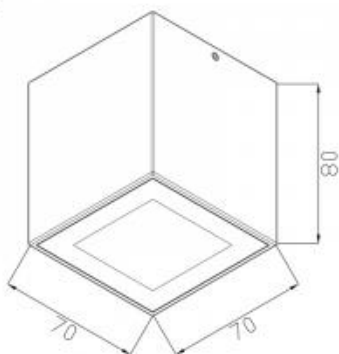

<https://uni-luce.com>

+39 339 505 5880

info@uni-luce.com

Via Monselice, 26, 20832 Desio

MB, Italy

PRISMA 8

Available colors:

○ 465-W8

● 465-B8

● 465-GR8

● 465-DGR8

Beam angle:

17° 21° 25° 54°

LED Color:

3000K

System Power:

8,4W

CRI:

80

Lumen output:

776lm

Location:

Exterior

Fixation:

Ceiling

Installation:

Surface

Product dimension:

70x70x80mm

Input:

220-240V 50\60Hz

IP:

66

Class:

I