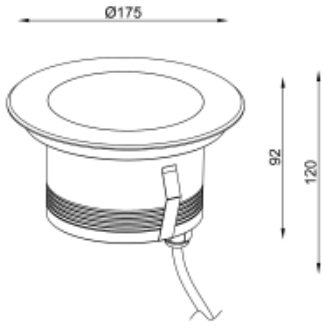

## RAMI 5 FL L RO

Available colors:	<input type="radio"/> 23267-SS14-FLOOD
	<input type="radio"/> 23267-W14-FLOOD
	<input checked="" type="radio"/> 23267-B14-FLOOD
Beam angle:	120°
LED Color:	2700K 3000K 4000K 6000K
System Power:	36x0.4W
CRI:	90
Lumen output:	845lm
Material:	Stainless steel 316, Clear Tempered Glass
Location:	Exterior
Fixation:	Inground
Installation:	Inground
Product dimension:	diam175mm
Input:	24V 50/60Hz
IP:	67
Class:	III
DIM Option:	DALI DMX
Mounting Sleeve:	ABS
IK:	09

<https://uni-luce.com>

+39 339 505 5880

[info@uni-luce.com](mailto:info@uni-luce.com)

Via Monselice, 26, 20832 Desio

MB, Italy

RAMI is a wide collection of inground lamps. The collection comes in 3 dimensions M, L and XL. Each size has has COB, SMD, and FLOOD versions for choice, as well as trim and trimless options. The outer ring has no fixing screws, which gives additional esthetical advantage to the product. The LED source is installed deeply in the body, creating anti glare lighting patterns.