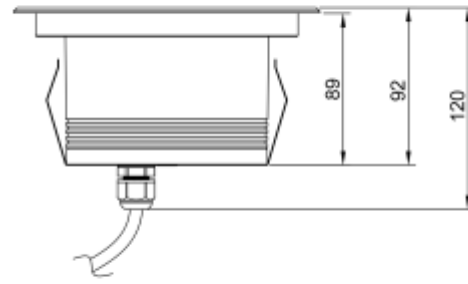

<https://uni-luce.com>
+39 339 505 5880
info@uni-luce.com

Via Monselice, 26, 20832 Desio
MB, Italy

RAMI 5 FL L RO RGBW

Available colors:	<input checked="" type="radio"/> 232984-B14-FL RGBW <input type="radio"/> 232984-W14-FL RGBW
Beam angle:	120° 120°
LED Color:	2700K 3000K 4000K 6000K
System Power:	7x2.1W
CRI:	90
Material:	Stainless steel 316, Clear Tempered Glass
Location:	Exterior
Fixation:	Inground
Installation:	Inground
Product dimension:	diam175mm
Input:	24V 50/60Hz
IP:	67
Class:	III
DIM Option:	DALI DMX
Mounting Sleeve:	ABS
IK:	09

<https://uni-luce.com>

+39 339 505 5880

info@uni-luce.com

Via Monselice, 26, 20832 Desio

MB, Italy

RAMI is a wide collection of inground lamps. The collection comes in 3 dimensions M, L and XL. Each size has has COB, SMD, and FLOOD versions for choice, as well as trim and trimless options. The outer ring has no fixing screws, which gives additional esthetical advantage to the product. The LED source is installed deeply in the body, creating anti glare lighting patterns.