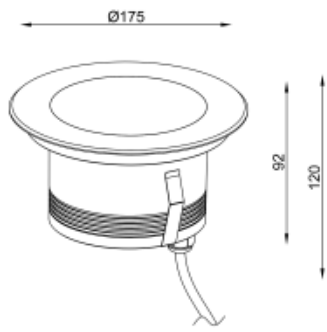

<https://uni-luce.com>
+39 339 505 5880
info@uni-luce.com

Via Monselice, 26, 20832 Desio
MB, Italy

RAMI 5 FL L RO RGBW

Available colors:	<input checked="" type="radio"/> 232984-B14-FL RGBW <input type="radio"/> 232984-W14-FL RGBW
Beam angle:	120° 120°
LED Color:	2700K 3000K 4000K 6000K
System Power:	7x2.1W
CRI:	90
Material:	Stainless steel 316, Clear Tempered Glass
Location:	Exterior
Fixation:	Inground
Installation:	Inground
Product dimension:	diam175mm
Input:	24V 50/60Hz
IP:	67
Class:	III
DIM Option:	DALI DMX
Mounting Sleeve:	ABS
IK:	09

<https://uni-luce.com>

+39 339 505 5880

info@uni-luce.com

Via Monselice, 26, 20832 Desio

MB, Italy

RAMI is a wide collection of inground lamps. The collection comes in 3 dimensions M, L and XL. Each size has has COB, SMD, and FLOOD versions for choice, as well as trim and trimless options. The outer ring has no fixing screws, which gives additional esthetical advantage to the product. The LED source is installed deeply in the body, creating anti glare lighting patterns.