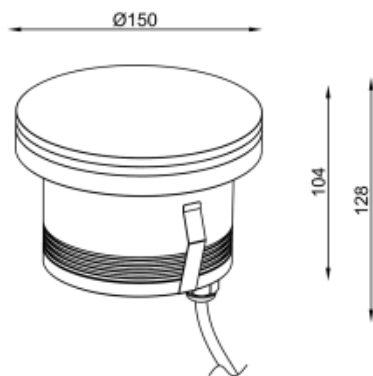

<https://uni-luce.com>
+39 339 505 5880
info@uni-luce.com

Via Monselice, 26, 20832 Desio
MB, Italy

RAMI 5 L SQ FL TRIMLESS

Available colors:	● 232679-B14-FL-TR
Beam angle:	120°
LED Color:	2700K 3000K 4000K 6000K
System Power:	36x0.4W
CRI:	90
Lumen output:	845lm
Material:	Clear Tempered Glass
Location:	Exterior
Fixation:	Inground
Installation:	Inground
Product dimension:	diam150mm
Input:	24V 50/60Hz
IP:	67
Class:	III
DIM Option:	DALI DMX
Mounting Sleeve:	ABS
IK:	09

<https://uni-luce.com>

+39 339 505 5880

info@uni-luce.com

Via Monselice, 26, 20832 Desio

MB, Italy

RAMI is a wide collection of inground lamps. The collection comes in 3 dimensions M, L and XL. Each size has has COB, SMD, and FLOOD versions for choice, as well as trim and trimless options. The outer ring has no fixing screws, which gives additional esthetical advantage to the product. The LED source is installed deeply in the body, creating anti glare lighting patterns.