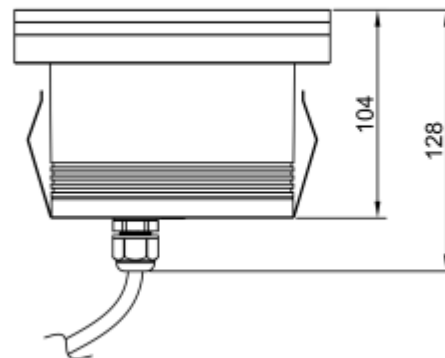

<https://uni-luce.com>
+39 339 505 5880
info@uni-luce.com

Via Monselice, 26, 20832 Desio
MB, Italy

RAMI 5 L SQ FL TRIMLESS

Available colors:	● 232679-B14-FL-TR
Beam angle:	120°
LED Color:	2700K 3000K 4000K 6000K
System Power:	36x0.4W
CRI:	90
Lumen output:	845lm
Material:	Clear Tempered Glass
Location:	Exterior
Fixation:	Inground
Installation:	Inground
Product dimension:	diam150mm
Input:	24V 50/60Hz
IP:	67
Class:	III
DIM Option:	DALI DMX
Mounting Sleeve:	ABS
IK:	09

<https://uni-luce.com>

+39 339 505 5880

info@uni-luce.com

Via Monselice, 26, 20832 Desio

MB, Italy

RAMI is a wide collection of inground lamps. The collection comes in 3 dimensions M, L and XL. Each size has has COB, SMD, and FLOOD versions for choice, as well as trim and trimless options. The outer ring has no fixing screws, which gives additional esthetical advantage to the product. The LED source is installed deeply in the body, creating anti glare lighting patterns.