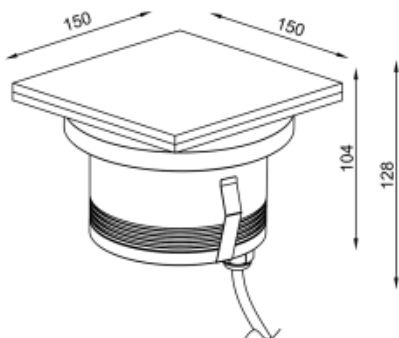

<https://uni-luce.com>

+39 339 505 5880

info@uni-luce.com

Via Monselice, 26, 20832 Desio

MB, Italy

RAMI 14 XL RO FL TRIMLESS

Available colors:	● 233007-B14-TR
Beam angle:	120°
LED Color:	2700K 3000K 4000K 6000K
System Power:	36x0.4W
CRI:	90
Lumen output:	845lm
Material:	Clear Tempered Glass
Location:	Exterior
Fixation:	Inground
Installation:	Inground
Product dimension:	150x150mm
Input:	24V 50/60Hz
IP:	67
Class:	III
DIM Option:	DALI DMX
Mounting Sleeve:	ABS
IK:	09

<https://uni-luce.com>

+39 339 505 5880

info@uni-luce.com

Via Monselice, 26, 20832 Desio

MB, Italy

RAMI is a wide collection of inground lamps. The collection comes in 3 dimensions M, L and XL. Each size has has COB, SMD, and FLOOD versions for choice, as well as trim and trimless options. The outer ring has no fixing screws, which gives additional esthetical advantage to the product. The LED source is installed deeply in the body, creating anti glare lighting patterns.