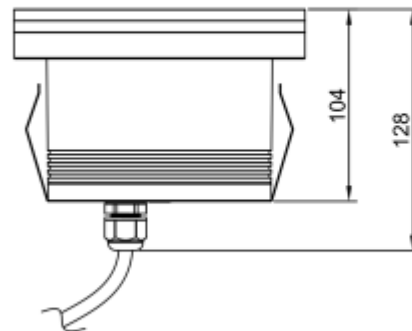

<https://uni-luce.com>

+39 339 505 5880

info@uni-luce.com

Via Monselice, 26, 20832 Desio

MB, Italy

RAMI 14 XL RO FL TRIMLESS

Available colors:	● 233007-B14-TR
Beam angle:	120°
LED Color:	2700K 3000K 4000K 6000K
System Power:	36x0.4W
CRI:	90
Lumen output:	845lm
Material:	Clear Tempered Glass
Location:	Exterior
Fixation:	Inground
Installation:	Inground
Product dimension:	150x150mm
Input:	24V 50/60Hz
IP:	67
Class:	III
DIM Option:	DALI DMX
Mounting Sleeve:	ABS
IK:	09

<https://uni-luce.com>

+39 339 505 5880

info@uni-luce.com

Via Monselice, 26, 20832 Desio

MB, Italy

RAMI is a wide collection of inground lamps. The collection comes in 3 dimensions M, L and XL. Each size has has COB, SMD, and FLOOD versions for choice, as well as trim and trimless options. The outer ring has no fixing screws, which gives additional esthetical advantage to the product. The LED source is installed deeply in the body, creating anti glare lighting patterns.