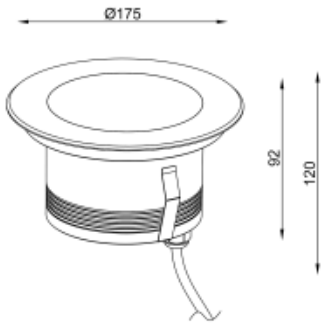

## RAMI-7 11 SMD L RO

Available colors:	<input type="radio"/> 23264-SS27-SMD
	<input type="radio"/> 23264-W27-SMD
	<input checked="" type="radio"/> 23264-B27-SMD
Beam angle:	20° 30° 40° 60°
LED Color:	2700K 3000K 4000K 6000K
System Power:	18x1,5W
CRI:	90
Lumen output:	2862lm
Material:	Stainless steel 316, Clear Tempered Glass
Location:	Exterior
Fixation:	Inground
Installation:	Inground
Product dimension:	diam175mm
Input:	24V 50/60Hz
IP:	67
Class:	III
DIM Option:	DALI DMX
Mounting Sleeve:	ABS
IK:	09

<https://uni-luce.com>

+39 339 505 5880

[info@uni-luce.com](mailto:info@uni-luce.com)

Via Monselice, 26, 20832 Desio

MB, Italy

RAMI is a wide collection of inground lamps. The collection comes in 3 dimensions M, L and XL. Each size has has COB, SMD, and FLOOD versions for choice, as well as trim and trimless options. The outer ring has no fixing screws, which gives additional esthetical advantage to the product. The LED source is installed deeply in the body, creating anti glare lighting patterns.