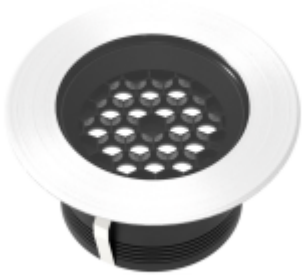

## RAMI-7 11 SMD L RO

Available colors:	<input type="radio"/> 23264-SS27-SMD
	<input type="radio"/> 23264-W27-SMD
	<input checked="" type="radio"/> 23264-B27-SMD
Beam angle:	20° 30° 40° 60°
LED Color:	2700K 3000K 4000K 6000K
System Power:	18x1,5W
CRI:	90
Lumen output:	2862lm
Material:	Stainless steel 316, Clear Tempered Glass
Location:	Exterior
Fixation:	Inground
Installation:	Inground
Product dimension:	diam175mm
Input:	24V 50/60Hz
IP:	67
Class:	III
DIM Option:	DALI DMX
Mounting Sleeve:	ABS
IK:	09

<https://uni-luce.com>

+39 339 505 5880

[info@uni-luce.com](mailto:info@uni-luce.com)

Via Monselice, 26, 20832 Desio

MB, Italy

RAMI is a wide collection of inground lamps. The collection comes in 3 dimensions M, L and XL. Each size has has COB, SMD, and FLOOD versions for choice, as well as trim and trimless options. The outer ring has no fixing screws, which gives additional esthetical advantage to the product. The LED source is installed deeply in the body, creating anti glare lighting patterns.