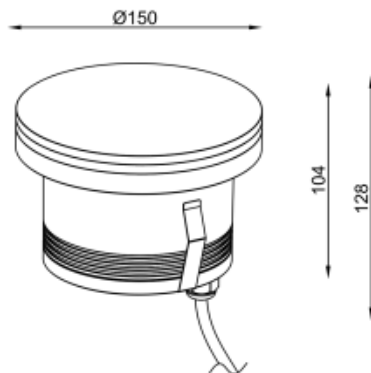

<https://uni-luce.com>
+39 339 505 5880
info@uni-luce.com

Via Monselice, 26, 20832 Desio
MB, Italy

RAMI-7 11 SMD L SQ TRIMLESS

Available colors:	 232676-B27-TR
	 232676-B27-TR
Beam angle:	20°
LED Color:	2700K 3000K 4000K 6000K
System Power:	18x1.5W
CRI:	90
Lumen output:	2862lm
Material:	Clear Tempered Glass
Location:	Exterior
Fixation:	Inground
Installation:	Inground
Product dimension:	diam150mm
Input:	24V 50/60Hz
IP:	67
Class:	III
DIM Option:	DALI DMX
Mounting Sleeve:	ABS
IK:	09

<https://uni-luce.com>

+39 339 505 5880

info@uni-luce.com

Via Monselice, 26, 20832 Desio

MB, Italy

RAMI is a wide collection of inground lamps. The collection comes in 3 dimensions M, L and XL. Each size has has COB, SMD, and FLOOD versions for choice, as well as trim and trimless options. The outer ring has no fixing screws, which gives additional esthetical advantage to the product. The LED source is installed deeply in the body, creating anti glare lighting patterns.