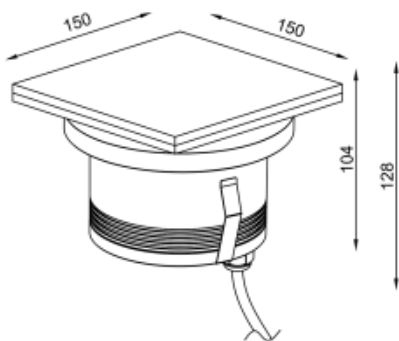

## RAMI-18 27 SMD XL RO TRIMLESS

Available colors:	 233004-B27-TR
	 233004-B27-TR
Beam angle:	20°
LED Color:	2700K 3000K 4000K 6000K
System Power:	18x1.5W
CRI:	90
Lumen output:	2862lm
Material:	Clear Tempered Glass
Location:	Exterior
Fixation:	Inground
Installation:	Inground
Product dimension:	150x150mm
Input:	24V 50/60Hz
IP:	67
Class:	III
DIM Option:	DALI DMX
Mounting Sleeve:	ABS
IK:	09

<https://uni-luce.com>

+39 339 505 5880

[info@uni-luce.com](mailto:info@uni-luce.com)

Via Monselice, 26, 20832 Desio

MB, Italy

RAMI is a wide collection of inground lamps. The collection comes in 3 dimensions M, L and XL. Each size has has COB, SMD, and FLOOD versions for choice, as well as trim and trimless options. The outer ring has no fixing screws, which gives additional esthetical advantage to the product. The LED source is installed deeply in the body, creating anti glare lighting patterns.