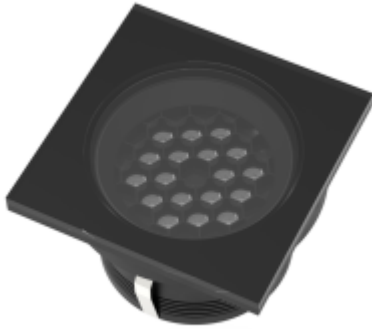

## RAMI-18 27 SMD XL RO TRIMLESS

Available colors:	 233004-B27-TR
	 233004-B27-TR
Beam angle:	20°
LED Color:	2700K 3000K 4000K 6000K
System Power:	18x1.5W
CRI:	90
Lumen output:	2862lm
Material:	Clear Tempered Glass
Location:	Exterior
Fixation:	Inground
Installation:	Inground
Product dimension:	150x150mm
Input:	24V 50/60Hz
IP:	67
Class:	III
DIM Option:	DALI DMX
Mounting Sleeve:	ABS
IK:	09

<https://uni-luce.com>

+39 339 505 5880

[info@uni-luce.com](mailto:info@uni-luce.com)

Via Monselice, 26, 20832 Desio

MB, Italy

RAMI is a wide collection of inground lamps. The collection comes in 3 dimensions M, L and XL. Each size has has COB, SMD, and FLOOD versions for choice, as well as trim and trimless options. The outer ring has no fixing screws, which gives additional esthetical advantage to the product. The LED source is installed deeply in the body, creating anti glare lighting patterns.