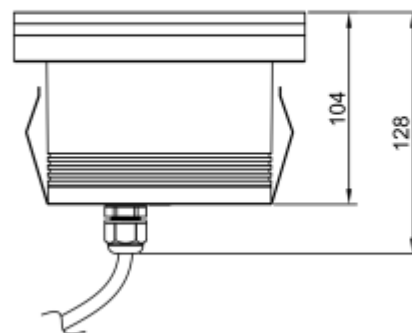

## RAMI-18 27 SMD XL RO TRIMLESS

Available colors:	 233004-B27-TR
	 233004-B27-TR
Beam angle:	20°
LED Color:	2700K 3000K 4000K 6000K
System Power:	18x1.5W
CRI:	90
Lumen output:	2862lm
Material:	Clear Tempered Glass
Location:	Exterior
Fixation:	Inground
Installation:	Inground
Product dimension:	150x150mm
Input:	24V 50/60Hz
IP:	67
Class:	III
DIM Option:	DALI DMX
Mounting Sleeve:	ABS
IK:	09

<https://uni-luce.com>

+39 339 505 5880

[info@uni-luce.com](mailto:info@uni-luce.com)

Via Monselice, 26, 20832 Desio

MB, Italy

RAMI is a wide collection of inground lamps. The collection comes in 3 dimensions M, L and XL. Each size has has COB, SMD, and FLOOD versions for choice, as well as trim and trimless options. The outer ring has no fixing screws, which gives additional esthetical advantage to the product. The LED source is installed deeply in the body, creating anti glare lighting patterns.