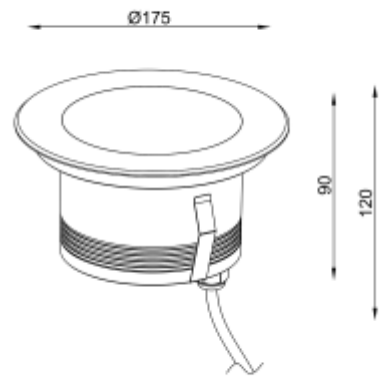

<https://uni-luce.com>
+39 339 505 5880
info@uni-luce.com

Via Monselice, 26, 20832 Desio
MB, Italy

RAMI 9 COB L RO

Available colors:	<input type="radio"/> 232672-SS18 <input type="radio"/> 232672-W18 <input checked="" type="radio"/> 232672-B18
Beam angle:	20° 30° 50°
LED Color:	2700K 3000K 4000K 6000K
System Power:	1x18W
CRI:	90
Lumen output:	2034lm
Material:	Stainless steel 316, Clear Tempered Glass
Location:	Exterior
Fixation:	Inground
Installation:	Inground
Product dimension:	diam175mm
Input:	24V 50/60Hz
IP:	67
Class:	III
DIM Option:	DALI DMX
Mounting Sleeve:	ABS
IK:	09

<https://uni-luce.com>

+39 339 505 5880

info@uni-luce.com

Via Monselice, 26, 20832 Desio

MB, Italy

RAMI is a wide collection of inground lamps. The collection comes in 3 dimensions M, L and XL. Each size has has COB, SMD, and FLOOD versions for choice, as well as trim and trimless options. The outer ring has no fixing screws, which gives additional esthetical advantage to the product. The LED source is installed deeply in the body, creating anti glare lighting patterns.