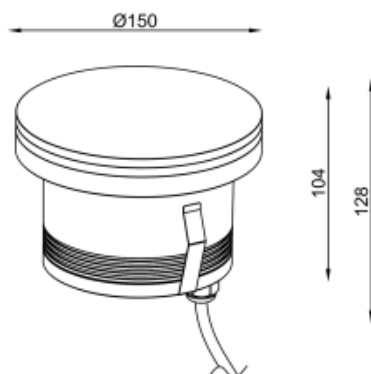

<https://uni-luce.com>

+39 339 505 5880

info@uni-luce.com

Via Monselice, 26, 20832 Desio

MB, Italy

RAMI 9 COB L SQ TRIMLESS

Available colors:	 232682-B18-LE-TR
	 232682-B18-LE-TR
Beam angle:	20°
LED Color:	2700K 3000K 4000K 6000K
System Power:	1x18W
CRI:	90
Lumen output:	2034lm
Material:	Clear Tempered Glass
Location:	Exterior
Fixation:	Inground
Installation:	Inground
Product dimension:	diam150mm
Input:	24V 50/60Hz
IP:	67
Class:	III
DIM Option:	DALI DMX
Mounting Sleeve:	ABS
IK:	09

<https://uni-luce.com>

+39 339 505 5880

info@uni-luce.com

Via Monselice, 26, 20832 Desio

MB, Italy

RAMI is a wide collection of inground lamps. The collection comes in 3 dimensions M, L and XL. Each size has has COB, SMD, and FLOOD versions for choice, as well as trim and trimless options. The outer ring has no fixing screws, which gives additional esthetical advantage to the product. The LED source is installed deeply in the body, creating anti glare lighting patterns.