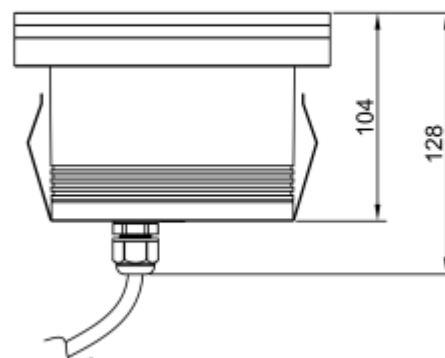

<https://uni-luce.com>

+39 339 505 5880

info@uni-luce.com

Via Monselice, 26, 20832 Desio

MB, Italy

RAMI 9 COB L SQ TRIMLESS

Available colors:	 232682-B18-LE-TR
	 232682-B18-LE-TR
Beam angle:	20°
LED Color:	2700K 3000K 4000K 6000K
System Power:	1x18W
CRI:	90
Lumen output:	2034lm
Material:	Clear Tempered Glass
Location:	Exterior
Fixation:	Inground
Installation:	Inground
Product dimension:	diam150mm
Input:	24V 50/60Hz
IP:	67
Class:	III
DIM Option:	DALI DMX
Mounting Sleeve:	ABS
IK:	09

<https://uni-luce.com>

+39 339 505 5880

info@uni-luce.com

Via Monselice, 26, 20832 Desio

MB, Italy

RAMI is a wide collection of inground lamps. The collection comes in 3 dimensions M, L and XL. Each size has has COB, SMD, and FLOOD versions for choice, as well as trim and trimless options. The outer ring has no fixing screws, which gives additional esthetical advantage to the product. The LED source is installed deeply in the body, creating anti glare lighting patterns.