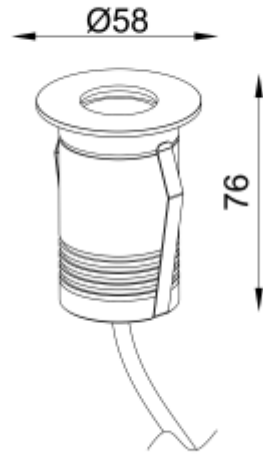

## RAMI 2 M RO ASYM

Available colors:	<input type="radio"/> 23265-SS2-FL
	<input type="radio"/> 23265-W2-FL
	<input checked="" type="radio"/> 23265-B2-FL
Beam angle:	110°
LED Color:	2700K 3000K 4000K 6000K
System Power:	1x2W
CRI:	90
Lumen output:	222lm
Material:	Stainless steel 316, Clear Tempered Glass
Location:	Exterior
Fixation:	Inground
Installation:	Inground
Product dimension:	diam58mm
Input:	24V 50/60Hz
IP:	67
Class:	III
DIM Option:	DALI DMX
Mounting Sleeve:	ABS
IK:	09

<https://uni-luce.com>

+39 339 505 5880

[info@uni-luce.com](mailto:info@uni-luce.com)

Via Monselice, 26, 20832 Desio

MB, Italy

RAMI is a wide collection of inground lamps. The collection comes in 3 dimensions M, L and XL. Each size has has COB, SMD, and FLOOD versions for choice, as well as trim and trimless options. The outer ring has no fixing screws, which gives additional esthetical advantage to the product. The LED source is installed deeply in the body, creating anti glare lighting patterns.