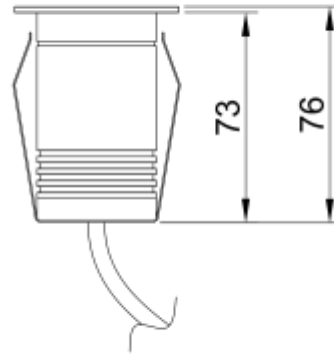

## RAMI-3 18 XL RO RGBW

Available colors:	<input checked="" type="radio"/> 232980-B2-FL-RGBW <input type="radio"/> 232980-W2-FL-RGBW
Beam angle:	110° 110°
LED Color:	2700K 3000K 4000K 6000K
System Power:	1x2.2W
CRI:	90
Material:	Stainless steel 316, Clear Tempered Glass
Location:	Exterior
Fixation:	Inground
Installation:	Inground
Product dimension:	diam58mm
Input:	24V 50/60Hz
IP:	67
Class:	III
DIM Option:	DALI DMX
Mounting Sleeve:	ABS
IK:	09

<https://uni-luce.com>

+39 339 505 5880

[info@uni-luce.com](mailto:info@uni-luce.com)

Via Monselice, 26, 20832 Desio

MB, Italy

RAMI is a wide collection of inground lamps. The collection comes in 3 dimensions M, L and XL. Each size has has COB, SMD, and FLOOD versions for choice, as well as trim and trimless options. The outer ring has no fixing screws, which gives additional esthetical advantage to the product. The LED source is installed deeply in the body, creating anti glare lighting patterns.