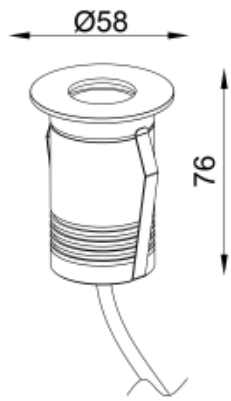

## RAMI-3 18 XL RO RGBW

Available colors:	<input checked="" type="radio"/> 232980-B2-FL-RGBW <input type="radio"/> 232980-W2-FL-RGBW
Beam angle:	110° 110°
LED Color:	2700K 3000K 4000K 6000K
System Power:	1x2.2W
CRI:	90
Material:	Stainless steel 316, Clear Tempered Glass
Location:	Exterior
Fixation:	Inground
Installation:	Inground
Product dimension:	diam58mm
Input:	24V 50/60Hz
IP:	67
Class:	III
DIM Option:	DALI DMX
Mounting Sleeve:	ABS
IK:	09

<https://uni-luce.com>

+39 339 505 5880

[info@uni-luce.com](mailto:info@uni-luce.com)

Via Monselice, 26, 20832 Desio

MB, Italy

RAMI is a wide collection of inground lamps. The collection comes in 3 dimensions M, L and XL. Each size has has COB, SMD, and FLOOD versions for choice, as well as trim and trimless options. The outer ring has no fixing screws, which gives additional esthetical advantage to the product. The LED source is installed deeply in the body, creating anti glare lighting patterns.