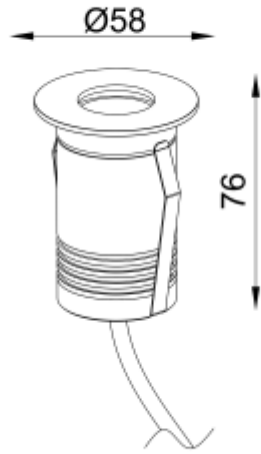

<https://uni-luce.com>
+39 339 505 5880
info@uni-luce.com

Via Monselice, 26, 20832 Desio
MB, Italy

RAMI 2 M RO

Available colors:	<input type="radio"/> 232987-SS2
	<input type="radio"/> 232987-W2
	<input checked="" type="radio"/> 232987-B2
Beam angle:	30°
LED Color:	2700K 3000K 4000K 6000K
System Power:	1x2W
CRI:	90
Lumen output:	190lm
Material:	Stainless steel 316, Clear Tempered Glass
Location:	Exterior
Fixation:	Inground
Installation:	Inground
Product dimension:	diam58mm
Input:	24V 50/60Hz
IP:	67
Class:	III
DIM Option:	DALI DMX
Mounting Sleeve:	ABS
IK:	09

<https://uni-luce.com>

+39 339 505 5880

info@uni-luce.com

Via Monselice, 26, 20832 Desio

MB, Italy

RAMI is a wide collection of inground lamps. The collection comes in 3 dimensions M, L and XL. Each size has has COB, SMD, and FLOOD versions for choice, as well as trim and trimless options. The outer ring has no fixing screws, which gives additional esthetical advantage to the product. The LED source is installed deeply in the body, creating anti glare lighting patterns.