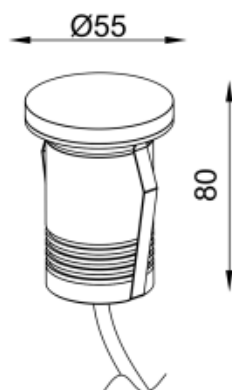

Installation:

Inground

Product dimension:

diam55mm

Input:

24V 50/60Hz

IP:

67

Class:

III

DIM Option:

DALI DMX

Mounting Sleeve:

ABS

IK:

09

<https://uni-luce.com>

+39 339 505 5880

info@uni-luce.com

Via Monselice, 26, 20832 Desio

MB, Italy

RAMI is a wide collection of inground lamps. The collection comes in 3 dimensions M, L and XL. Each size has has COB, SMD, and FLOOD versions for choice, as well as trim and trimless options. The outer ring has no fixing screws, which gives additional esthetical advantage to the product. The LED source is installed deeply in the body, creating anti glare lighting patterns.