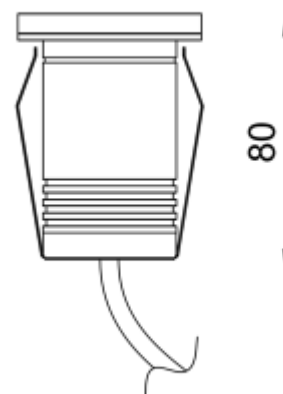

Installation:

Inground

Product dimension:

diam55mm

Input:

24V 50/60Hz

IP:

67

Class:

III

DIM Option:

DALI DMX

Mounting Sleeve:

ABS

IK:

09

<https://uni-luce.com>

+39 339 505 5880

info@uni-luce.com

Via Monselice, 26, 20832 Desio

MB, Italy

RAMI is a wide collection of inground lamps. The collection comes in 3 dimensions M, L and XL. Each size has has COB, SMD, and FLOOD versions for choice, as well as trim and trimless options. The outer ring has no fixing screws, which gives additional esthetical advantage to the product. The LED source is installed deeply in the body, creating anti glare lighting patterns.