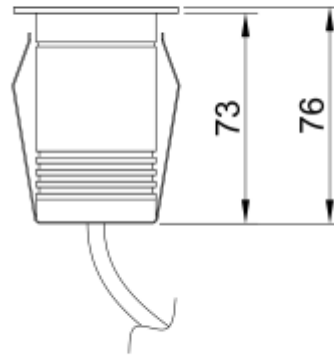

<https://uni-luce.com>
+39 339 505 5880
info@uni-luce.com

Via Monselice, 26, 20832 Desio
MB, Italy

RAMI 18 COB XL SQ

Available colors:	<input type="radio"/> 23274-B2-RGBW
	<input checked="" type="radio"/> 23274-B2-RGBW
	<input type="radio"/> 23274-W2-RGBW
Beam angle:	25° 25° 30° 45°
LED Color:	2700K 3000K 4000K 6000K
System Power:	1x2W
CRI:	90
Material:	Stainless steel 316, Clear Tempered Glass
Location:	Exterior
Fixation:	Inground
Installation:	Inground
Product dimension:	diam58mm
Input:	24V 50/60Hz
IP:	67
Class:	III
DIM Option:	DALI DMX
Mounting Sleeve:	ABS
IK:	09

<https://uni-luce.com>

+39 339 505 5880

info@uni-luce.com

Via Monselice, 26, 20832 Desio

MB, Italy

RAMI is a wide collection of inground lamps. The collection comes in 3 dimensions M, L and XL. Each size has has COB, SMD, and FLOOD versions for choice, as well as trim and trimless options. The outer ring has no fixing screws, which gives additional esthetical advantage to the product. The LED source is installed deeply in the body, creating anti glare lighting patterns.