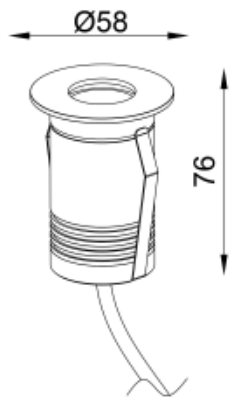

<https://uni-luce.com>
+39 339 505 5880
info@uni-luce.com

Via Monselice, 26, 20832 Desio
MB, Italy

RAMI 18 COB XL SQ

Available colors:	<input type="radio"/> 23274-B2-RGBW
	<input checked="" type="radio"/> 23274-B2-RGBW
	<input type="radio"/> 23274-W2-RGBW
Beam angle:	25° 25° 30° 45°
LED Color:	2700K 3000K 4000K 6000K
System Power:	1x2W
CRI:	90
Material:	Stainless steel 316, Clear Tempered Glass
Location:	Exterior
Fixation:	Inground
Installation:	Inground
Product dimension:	diam58mm
Input:	24V 50/60Hz
IP:	67
Class:	III
DIM Option:	DALI DMX
Mounting Sleeve:	ABS
IK:	09

<https://uni-luce.com>

+39 339 505 5880

info@uni-luce.com

Via Monselice, 26, 20832 Desio

MB, Italy

RAMI is a wide collection of inground lamps. The collection comes in 3 dimensions M, L and XL. Each size has has COB, SMD, and FLOOD versions for choice, as well as trim and trimless options. The outer ring has no fixing screws, which gives additional esthetical advantage to the product. The LED source is installed deeply in the body, creating anti glare lighting patterns.