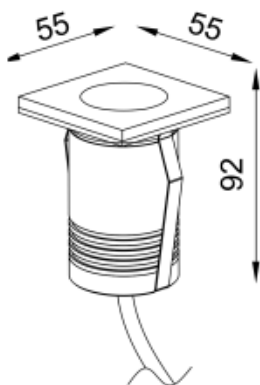

<https://uni-luce.com>
+39 339 505 5880
info@uni-luce.com

Via Monselice, 26, 20832 Desio
MB, Italy

RAMI 2 M RO FL TRIMLESS

Available colors:	● 233005-B2-TR
Beam angle:	110°
LED Color:	2700K 3000K 4000K 6000K
System Power:	1x2W
CRI:	90
Lumen output:	222lm
Material:	Clear Tempered Glass
Location:	Exterior
Fixation:	Inground
Installation:	Inground
Product dimension:	diam55mm
Input:	24V 50/60Hz
IP:	67
Class:	III
DIM Option:	DALI DMX
Mounting Sleeve:	ABS
IK:	09

<https://uni-luce.com>

+39 339 505 5880

info@uni-luce.com

Via Monselice, 26, 20832 Desio

MB, Italy

RAMI is a wide collection of inground lamps. The collection comes in 3 dimensions M, L and XL. Each size has has COB, SMD, and FLOOD versions for choice, as well as trim and trimless options. The outer ring has no fixing screws, which gives additional esthetical advantage to the product. The LED source is installed deeply in the body, creating anti glare lighting patterns.