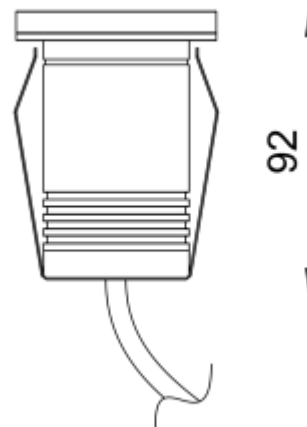

<https://uni-luce.com>
+39 339 505 5880
info@uni-luce.com

Via Monselice, 26, 20832 Desio
MB, Italy

RAMI 2 M RO FL TRIMLESS

Available colors:	● 233005-B2-TR
Beam angle:	110°
LED Color:	2700K 3000K 4000K 6000K
System Power:	1x2W
CRI:	90
Lumen output:	222lm
Material:	Clear Tempered Glass
Location:	Exterior
Fixation:	Inground
Installation:	Inground
Product dimension:	diam55mm
Input:	24V 50/60Hz
IP:	67
Class:	III
DIM Option:	DALI DMX
Mounting Sleeve:	ABS
IK:	09

<https://uni-luce.com>

+39 339 505 5880

info@uni-luce.com

Via Monselice, 26, 20832 Desio

MB, Italy

RAMI is a wide collection of inground lamps. The collection comes in 3 dimensions M, L and XL. Each size has has COB, SMD, and FLOOD versions for choice, as well as trim and trimless options. The outer ring has no fixing screws, which gives additional esthetical advantage to the product. The LED source is installed deeply in the body, creating anti glare lighting patterns.