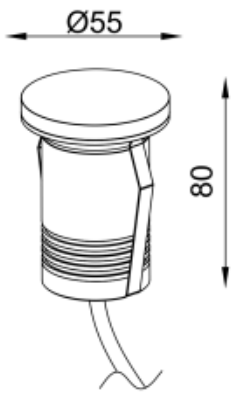

<https://uni-luce.com>
+39 339 505 5880
info@uni-luce.com

Via Monselice, 26, 20832 Desio
MB, Italy

RAMI 2 M RO

Available colors:	 232673-B2-TR
	 232673-B2-TR
Beam angle:	7°
LED Color:	2700K 3000K 4000K 6000K
System Power:	1x2W
CRI:	90
Lumen output:	222lm
Material:	Stainless steel 316, Clear Tempered Glass
Location:	Exterior
Fixation:	Inground
Installation:	Inground
Product dimension:	diam55mm
Input:	24V 50/60Hz
IP:	67
Class:	III
DIM Option:	DALI DMX
Mounting Sleeve:	ABS
IK:	09

<https://uni-luce.com>

+39 339 505 5880

info@uni-luce.com

Via Monselice, 26, 20832 Desio

MB, Italy

RAMI is a wide collection of inground lamps. The collection comes in 3 dimensions M, L and XL. Each size has has COB, SMD, and FLOOD versions for choice, as well as trim and trimless options. The outer ring has no fixing screws, which gives additional esthetical advantage to the product. The LED source is installed deeply in the body, creating anti glare lighting patterns.