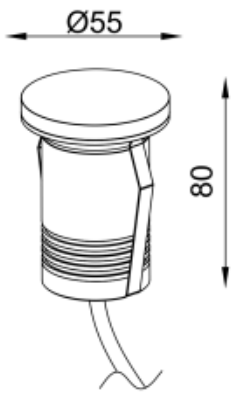

<https://uni-luce.com>
+39 339 505 5880
info@uni-luce.com

Via Monselice, 26, 20832 Desio
MB, Italy

RAMI 2 M TRIMLESS RO

Available colors:	 232990-B2-TR
Beam angle:	30°
LED Color:	2700K 3000K 4000K 6000K
System Power:	1x2W
CRI:	90
Lumen output:	222lm
Material:	Stainless steel 316, Clear Tempered Glass
Location:	Exterior
Fixation:	Inground
Installation:	Inground
Product dimension:	diam55mm
Input:	24V 50/60Hz
IP:	67
Class:	III
DIM Option:	DALI DMX
Mounting Sleeve:	ABS
IK:	09

<https://uni-luce.com>

+39 339 505 5880

info@uni-luce.com

Via Monselice, 26, 20832 Desio

MB, Italy

RAMI is a wide collection of inground lamps. The collection comes in 3 dimensions M, L and XL. Each size has has COB, SMD, and FLOOD versions for choice, as well as trim and trimless options. The outer ring has no fixing screws, which gives additional esthetical advantage to the product. The LED source is installed deeply in the body, creating anti glare lighting patterns.