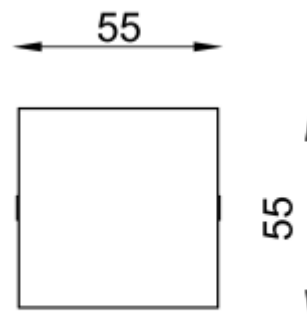

<https://uni-luce.com>
+39 339 505 5880
info@uni-luce.com

Via Monselice, 26, 20832 Desio
MB, Italy

RAMI 2 M TRIMLESS RO ASYM

Available colors:	 232988-B2-TR  232988-B2-TR
Beam angle:	7°
LED Color:	2700K 3000K 4000K 6000K
System Power:	1x2W
CRI:	90
Lumen output:	222lm
Material:	Clear Tempered Glass
Location:	Exterior
Fixation:	Inground
Installation:	Inground
Product dimension:	55x55mm
Input:	24V 50/60Hz
IP:	67
Class:	III
DIM Option:	DALI DMX
Mounting Sleeve:	ABS
IK:	09

<https://uni-luce.com>

+39 339 505 5880

info@uni-luce.com

Via Monselice, 26, 20832 Desio

MB, Italy

RAMI is a wide collection of inground lamps. The collection comes in 3 dimensions M, L and XL. Each size has has COB, SMD, and FLOOD versions for choice, as well as trim and trimless options. The outer ring has no fixing screws, which gives additional esthetical advantage to the product. The LED source is installed deeply in the body, creating anti glare lighting patterns.