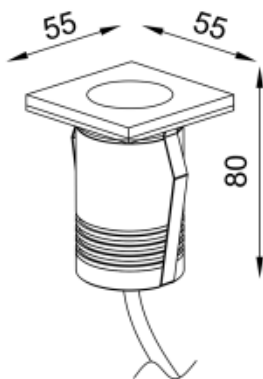

<https://uni-luce.com>
+39 339 505 5880
info@uni-luce.com

Via Monselice, 26, 20832 Desio
MB, Italy

RAMI 2 M TRIMLESS RO ASYM

Available colors:	 232988-B2-TR  232988-B2-TR
Beam angle:	7°
LED Color:	2700K 3000K 4000K 6000K
System Power:	1x2W
CRI:	90
Lumen output:	222lm
Material:	Clear Tempered Glass
Location:	Exterior
Fixation:	Inground
Installation:	Inground
Product dimension:	55x55mm
Input:	24V 50/60Hz
IP:	67
Class:	III
DIM Option:	DALI DMX
Mounting Sleeve:	ABS
IK:	09

<https://uni-luce.com>

+39 339 505 5880

info@uni-luce.com

Via Monselice, 26, 20832 Desio

MB, Italy

RAMI is a wide collection of inground lamps. The collection comes in 3 dimensions M, L and XL. Each size has has COB, SMD, and FLOOD versions for choice, as well as trim and trimless options. The outer ring has no fixing screws, which gives additional esthetical advantage to the product. The LED source is installed deeply in the body, creating anti glare lighting patterns.