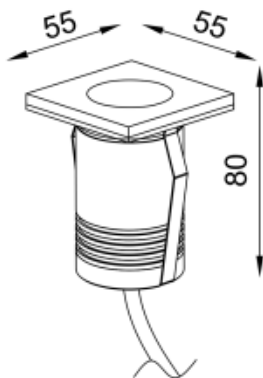

## RAMI 2 M TRIMLESS RO ASYM

Available colors:	● 232991-B2-TR
Beam angle:	30°
LED Color:	2700K 3000K 4000K 6000K
System Power:	1x2W
CRI:	90
Lumen output:	222lm
Material:	Clear Tempered Glass
Location:	Exterior
Fixation:	Inground
Installation:	Inground
Product dimension:	55x55mm
Input:	24V 50/60Hz
IP:	67
Class:	III
DIM Option:	DALI DMX
Mounting Sleeve:	ABS
IK:	09

<https://uni-luce.com>

+39 339 505 5880

[info@uni-luce.com](mailto:info@uni-luce.com)

Via Monselice, 26, 20832 Desio

MB, Italy

RAMI is a wide collection of inground lamps. The collection comes in 3 dimensions M, L and XL. Each size has has COB, SMD, and FLOOD versions for choice, as well as trim and trimless options. The outer ring has no fixing screws, which gives additional esthetical advantage to the product. The LED source is installed deeply in the body, creating anti glare lighting patterns.