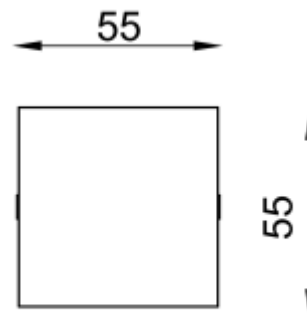

## RAMI 2 M TRIMLESS RO ASYM

Available colors:	● 232991-B2-TR
Beam angle:	30°
LED Color:	2700K 3000K 4000K 6000K
System Power:	1x2W
CRI:	90
Lumen output:	222lm
Material:	Clear Tempered Glass
Location:	Exterior
Fixation:	Inground
Installation:	Inground
Product dimension:	55x55mm
Input:	24V 50/60Hz
IP:	67
Class:	III
DIM Option:	DALI DMX
Mounting Sleeve:	ABS
IK:	09

<https://uni-luce.com>

+39 339 505 5880

[info@uni-luce.com](mailto:info@uni-luce.com)

Via Monselice, 26, 20832 Desio

MB, Italy

RAMI is a wide collection of inground lamps. The collection comes in 3 dimensions M, L and XL. Each size has has COB, SMD, and FLOOD versions for choice, as well as trim and trimless options. The outer ring has no fixing screws, which gives additional esthetical advantage to the product. The LED source is installed deeply in the body, creating anti glare lighting patterns.