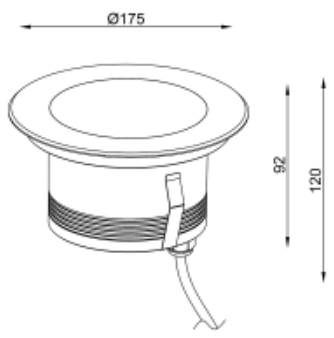

## RAMI 6 L RO RGBW

Available colors:	<input type="radio"/> 232678-B18-RGBW
	<input checked="" type="radio"/> 232678-B18-RGBW
	<input type="radio"/> 232678-W18-RGBW
Beam angle:	30° 30° 40° 60°
LED Color:	2700K 3000K 4000K 6000K
System Power:	3x6W
CRI:	90
Material:	Stainless steel 316, Clear Tempered Glass
Location:	Exterior
Fixation:	Inground
Installation:	Inground
Product dimension:	diam175mm
Input:	24V 50/60Hz
IP:	67
Class:	III
DIM Option:	DALI DMX
Mounting Sleeve:	ABS
IK:	09

<https://uni-luce.com>

+39 339 505 5880

[info@uni-luce.com](mailto:info@uni-luce.com)

Via Monselice, 26, 20832 Desio

MB, Italy

RAMI is a wide collection of inground lamps. The collection comes in 3 dimensions M, L and XL. Each size has has COB, SMD, and FLOOD versions for choice, as well as trim and trimless options. The outer ring has no fixing screws, which gives additional esthetical advantage to the product. The LED source is installed deeply in the body, creating anti glare lighting patterns.