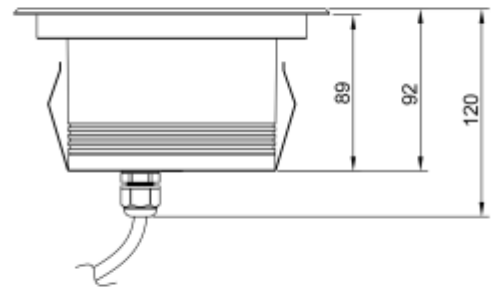

## RAMI 6 L RO RGBW

Available colors:	<input type="radio"/> 232678-B18-RGBW
	<input checked="" type="radio"/> 232678-B18-RGBW
	<input type="radio"/> 232678-W18-RGBW
Beam angle:	30° 30° 40° 60°
LED Color:	2700K 3000K 4000K 6000K
System Power:	3x6W
CRI:	90
Material:	Stainless steel 316, Clear Tempered Glass
Location:	Exterior
Fixation:	Inground
Installation:	Inground
Product dimension:	diam175mm
Input:	24V 50/60Hz
IP:	67
Class:	III
DIM Option:	DALI DMX
Mounting Sleeve:	ABS
IK:	09

<https://uni-luce.com>

+39 339 505 5880

[info@uni-luce.com](mailto:info@uni-luce.com)

Via Monselice, 26, 20832 Desio

MB, Italy

RAMI is a wide collection of inground lamps. The collection comes in 3 dimensions M, L and XL. Each size has has COB, SMD, and FLOOD versions for choice, as well as trim and trimless options. The outer ring has no fixing screws, which gives additional esthetical advantage to the product. The LED source is installed deeply in the body, creating anti glare lighting patterns.