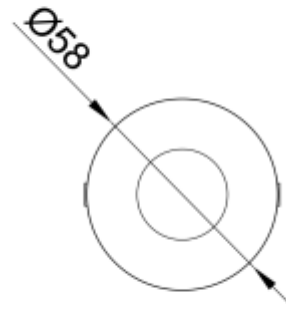

## RAMI 2 FL M RO

Available colors:	<input type="radio"/> 23268-SS3 <input type="radio"/> 23268-W3 <input checked="" type="radio"/> 23268-BS3
Beam angle:	24° 36°
LED Color:	2700K 3000K 4000K 6000K
System Power:	1x2.8W
CRI:	90
Lumen output:	356lm
Material:	Stainless steel 316, Clear Tempered Glass
Location:	Exterior
Fixation:	Inground
Installation:	Inground
Product dimension:	diam58mm
Input:	24V 50/60Hz
IP:	67
Class:	III
DIM Option:	DALI DMX
Mounting Sleeve:	ABS
IK:	09