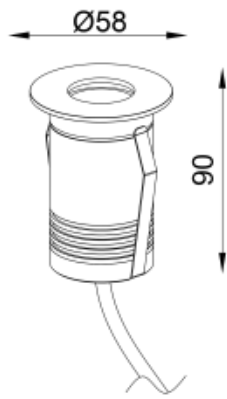

## RAMI 2 FL M RO

Available colors:	<input type="radio"/> 23268-SS3 <input type="radio"/> 23268-W3 <input checked="" type="radio"/> 23268-BS3
Beam angle:	24° 36°
LED Color:	2700K 3000K 4000K 6000K
System Power:	1x2.8W
CRI:	90
Lumen output:	356lm
Material:	Stainless steel 316, Clear Tempered Glass
Location:	Exterior
Fixation:	Inground
Installation:	Inground
Product dimension:	diam58mm
Input:	24V 50/60Hz
IP:	67
Class:	III
DIM Option:	DALI DMX
Mounting Sleeve:	ABS
IK:	09

<https://uni-luce.com>

+39 339 505 5880

[info@uni-luce.com](mailto:info@uni-luce.com)

Via Monselice, 26, 20832 Desio

MB, Italy

RAMI is a wide collection of inground lamps. The collection comes in 3 dimensions M, L and XL. Each size has has COB, SMD, and FLOOD versions for choice, as well as trim and trimless options. The outer ring has no fixing screws, which gives additional esthetical advantage to the product. The LED source is installed deeply in the body, creating anti glare lighting patterns.