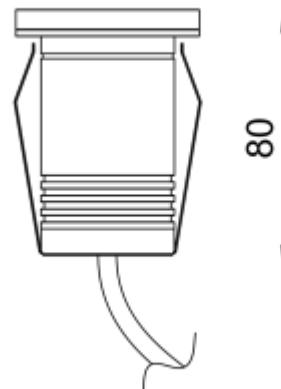

<https://uni-luce.com>
+39 339 505 5880
info@uni-luce.com

Via Monselice, 26, 20832 Desio
MB, Italy

RAMI 14 XL SQ FL TRIMLESS

Available colors:	 232680-B3-TR
	 232680-B3-TR
Beam angle:	24°
LED Color:	2700K 3000K 4000K 6000K
System Power:	1x2.8W
CRI:	90
Lumen output:	356lm
Material:	Clear Tempered Glass
Location:	Exterior
Fixation:	Inground
Installation:	Inground
Product dimension:	diam55mm
Input:	24V 50/60Hz
IP:	67
Class:	III
DIM Option:	DALI DMX
Mounting Sleeve:	ABS
IK:	09

<https://uni-luce.com>

+39 339 505 5880

info@uni-luce.com

Via Monselice, 26, 20832 Desio

MB, Italy

RAMI is a wide collection of inground lamps. The collection comes in 3 dimensions M, L and XL. Each size has has COB, SMD, and FLOOD versions for choice, as well as trim and trimless options. The outer ring has no fixing screws, which gives additional esthetical advantage to the product. The LED source is installed deeply in the body, creating anti glare lighting patterns.