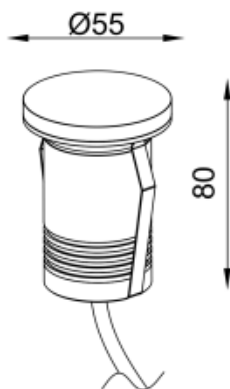

<https://uni-luce.com>
+39 339 505 5880
info@uni-luce.com

Via Monselice, 26, 20832 Desio
MB, Italy

RAMI 14 XL SQ FL TRIMLESS

Available colors:	 232680-B3-TR
	 232680-B3-TR
Beam angle:	24°
LED Color:	2700K 3000K 4000K 6000K
System Power:	1x2.8W
CRI:	90
Lumen output:	356lm
Material:	Clear Tempered Glass
Location:	Exterior
Fixation:	Inground
Installation:	Inground
Product dimension:	diam55mm
Input:	24V 50/60Hz
IP:	67
Class:	III
DIM Option:	DALI DMX
Mounting Sleeve:	ABS
IK:	09

<https://uni-luce.com>

+39 339 505 5880

info@uni-luce.com

Via Monselice, 26, 20832 Desio

MB, Italy

RAMI is a wide collection of inground lamps. The collection comes in 3 dimensions M, L and XL. Each size has has COB, SMD, and FLOOD versions for choice, as well as trim and trimless options. The outer ring has no fixing screws, which gives additional esthetical advantage to the product. The LED source is installed deeply in the body, creating anti glare lighting patterns.