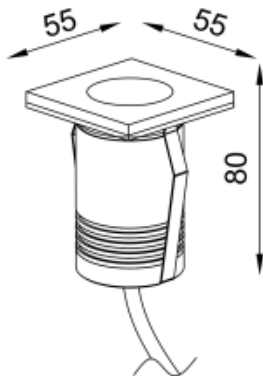

<https://uni-luce.com>
+39 339 505 5880
info@uni-luce.com

Via Monselice, 26, 20832 Desio
MB, Italy

RAMI 3 COB M RO TRIMLESS

Available colors:	 233008-B3-TR
	 233008-B3-TR
Beam angle:	24°
LED Color:	2700K 3000K 4000K 6000K
System Power:	1x2.8W
CRI:	90
Lumen output:	356lm
Material:	Clear Tempered Glass
Location:	Exterior
Fixation:	Inground
Installation:	Inground
Product dimension:	55x55mm
Input:	24V 50/60Hz
IP:	67
Class:	III
DIM Option:	DALI DMX
Mounting Sleeve:	ABS
IK:	09

<https://uni-luce.com>

+39 339 505 5880

info@uni-luce.com

Via Monselice, 26, 20832 Desio

MB, Italy

RAMI is a wide collection of inground lamps. The collection comes in 3 dimensions M, L and XL. Each size has has COB, SMD, and FLOOD versions for choice, as well as trim and trimless options. The outer ring has no fixing screws, which gives additional esthetical advantage to the product. The LED source is installed deeply in the body, creating anti glare lighting patterns.