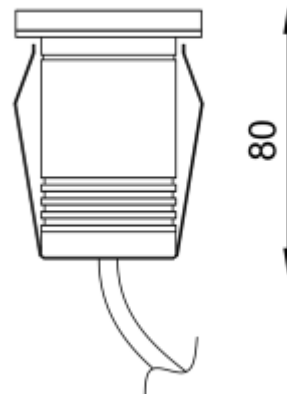

<https://uni-luce.com>
+39 339 505 5880
info@uni-luce.com

Via Monselice, 26, 20832 Desio
MB, Italy

RAMI 3 COB M RO TRIMLESS

Available colors:	 233008-B3-TR
	 233008-B3-TR
Beam angle:	24°
LED Color:	2700K 3000K 4000K 6000K
System Power:	1x2.8W
CRI:	90
Lumen output:	356lm
Material:	Clear Tempered Glass
Location:	Exterior
Fixation:	Inground
Installation:	Inground
Product dimension:	55x55mm
Input:	24V 50/60Hz
IP:	67
Class:	III
DIM Option:	DALI DMX
Mounting Sleeve:	ABS
IK:	09

<https://uni-luce.com>

+39 339 505 5880

info@uni-luce.com

Via Monselice, 26, 20832 Desio

MB, Italy

RAMI is a wide collection of inground lamps. The collection comes in 3 dimensions M, L and XL. Each size has has COB, SMD, and FLOOD versions for choice, as well as trim and trimless options. The outer ring has no fixing screws, which gives additional esthetical advantage to the product. The LED source is installed deeply in the body, creating anti glare lighting patterns.