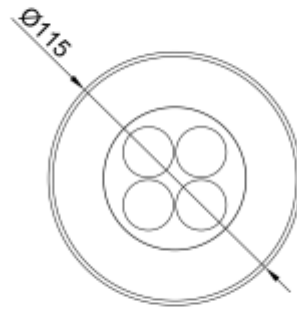

<https://uni-luce.com>
+39 339 505 5880
info@uni-luce.com

Via Monselice, 26, 20832 Desio
MB, Italy

RAMI 2 M RO

Available colors:	<input type="radio"/> 23261-SS8-SMD
	<input type="radio"/> 23261-W8-SMD
	<input checked="" type="radio"/> 23261-B8-SMD
Beam angle:	7° 13° 20° 30° 40°
LED Color:	2700K 3000K 4000K 6000K
System Power:	4x2,1W
CRI:	90
Lumen output:	799lm
Material:	Stainless steel 316, Clear Tempered Glass
Location:	Exterior
Fixation:	Inground
Installation:	Inground
Product dimension:	diam58mm
Input:	24V 50/60Hz
IP:	67
Class:	III
DIM Option:	DALI DMX
Mounting Sleeve:	ABS
IK:	09

<https://uni-luce.com>

+39 339 505 5880

info@uni-luce.com

Via Monselice, 26, 20832 Desio

MB, Italy

RAMI is a wide collection of inground lamps. The collection comes in 3 dimensions M, L and XL. Each size has has COB, SMD, and FLOOD versions for choice, as well as trim and trimless options. The outer ring has no fixing screws, which gives additional esthetical advantage to the product. The LED source is installed deeply in the body, creating anti glare lighting patterns.