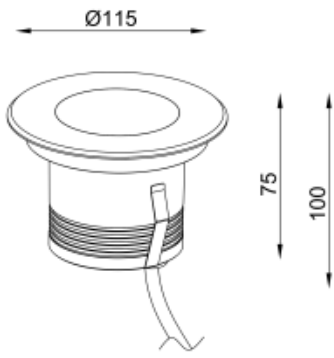

<https://uni-luce.com>
+39 339 505 5880
info@uni-luce.com

Via Monselice, 26, 20832 Desio
MB, Italy

RAMI 2 M RO

Available colors:	<input type="radio"/> 23261-SS8-SMD
	<input type="radio"/> 23261-W8-SMD
	<input checked="" type="radio"/> 23261-B8-SMD
Beam angle:	7° 13° 20° 30° 40°
LED Color:	2700K 3000K 4000K 6000K
System Power:	4x2,1W
CRI:	90
Lumen output:	799lm
Material:	Stainless steel 316, Clear Tempered Glass
Location:	Exterior
Fixation:	Inground
Installation:	Inground
Product dimension:	diam58mm
Input:	24V 50/60Hz
IP:	67
Class:	III
DIM Option:	DALI DMX
Mounting Sleeve:	ABS
IK:	09

<https://uni-luce.com>

+39 339 505 5880

info@uni-luce.com

Via Monselice, 26, 20832 Desio

MB, Italy

RAMI is a wide collection of inground lamps. The collection comes in 3 dimensions M, L and XL. Each size has has COB, SMD, and FLOOD versions for choice, as well as trim and trimless options. The outer ring has no fixing screws, which gives additional esthetical advantage to the product. The LED source is installed deeply in the body, creating anti glare lighting patterns.