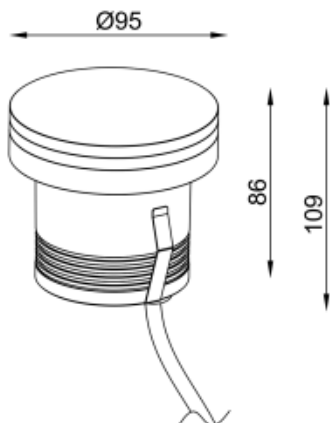

<https://uni-luce.com>
+39 339 505 5880
info@uni-luce.com

Via Monselice, 26, 20832 Desio
MB, Italy

RAMI 2 M TRIMLESS SQ

Available colors:	 232674-B8-TR  232674-B8-TR
Beam angle:	7°
LED Color:	2700K 3000K 4000K 6000K
System Power:	4x2.1W
CRI:	90
Lumen output:	799lm
Material:	Clear Tempered Glass
Location:	Exterior
Fixation:	Inground
Installation:	Inground
Product dimension:	diam95mm
Input:	24V 50/60Hz
IP:	67
Class:	III
DIM Option:	DALI DMX
Mounting Sleeve:	ABS
IK:	09

<https://uni-luce.com>

+39 339 505 5880

info@uni-luce.com

Via Monselice, 26, 20832 Desio

MB, Italy

RAMI is a wide collection of inground lamps. The collection comes in 3 dimensions M, L and XL. Each size has has COB, SMD, and FLOOD versions for choice, as well as trim and trimless options. The outer ring has no fixing screws, which gives additional esthetical advantage to the product. The LED source is installed deeply in the body, creating anti glare lighting patterns.