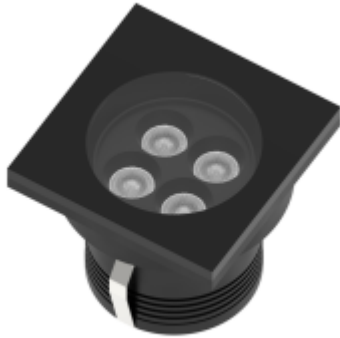

<https://uni-luce.com>
+39 339 505 5880
info@uni-luce.com

Via Monselice, 26, 20832 Desio
MB, Italy

RAMI-4 8 SMD L RO TRIMLESS

Available colors:	 232999-B8-TR  232999-B8-TR
Beam angle:	7°
LED Color:	2700K 3000K 4000K 6000K
System Power:	4x2.1W
CRI:	90
Lumen output:	799lm
Material:	Clear Tempered Glass
Location:	Exterior
Fixation:	Inground
Installation:	Inground
Product dimension:	95x95mm
Input:	24V 50/60Hz
IP:	67
Class:	III
DIM Option:	DALI DMX
Mounting Sleeve:	ABS
IK:	09

<https://uni-luce.com>

+39 339 505 5880

info@uni-luce.com

Via Monselice, 26, 20832 Desio

MB, Italy

RAMI is a wide collection of inground lamps. The collection comes in 3 dimensions M, L and XL. Each size has has COB, SMD, and FLOOD versions for choice, as well as trim and trimless options. The outer ring has no fixing screws, which gives additional esthetical advantage to the product. The LED source is installed deeply in the body, creating anti glare lighting patterns.