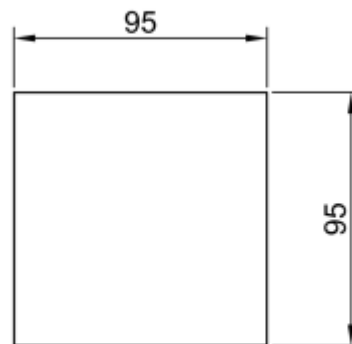

<https://uni-luce.com>
+39 339 505 5880
info@uni-luce.com

Via Monselice, 26, 20832 Desio
MB, Italy

RAMI-4 8 SMD L RO TRIMLESS

Available colors:	 232999-B8-TR  232999-B8-TR
Beam angle:	7°
LED Color:	2700K 3000K 4000K 6000K
System Power:	4x2.1W
CRI:	90
Lumen output:	799lm
Material:	Clear Tempered Glass
Location:	Exterior
Fixation:	Inground
Installation:	Inground
Product dimension:	95x95mm
Input:	24V 50/60Hz
IP:	67
Class:	III
DIM Option:	DALI DMX
Mounting Sleeve:	ABS
IK:	09

<https://uni-luce.com>

+39 339 505 5880

info@uni-luce.com

Via Monselice, 26, 20832 Desio

MB, Italy

RAMI is a wide collection of inground lamps. The collection comes in 3 dimensions M, L and XL. Each size has has COB, SMD, and FLOOD versions for choice, as well as trim and trimless options. The outer ring has no fixing screws, which gives additional esthetical advantage to the product. The LED source is installed deeply in the body, creating anti glare lighting patterns.