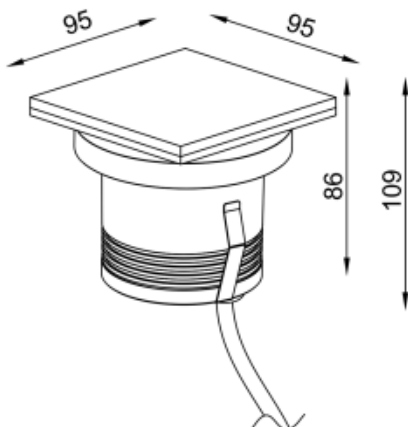

<https://uni-luce.com>
+39 339 505 5880
info@uni-luce.com

Via Monselice, 26, 20832 Desio
MB, Italy

RAMI-4 8 SMD L RO TRIMLESS

Available colors:	 232999-B8-TR  232999-B8-TR
Beam angle:	7°
LED Color:	2700K 3000K 4000K 6000K
System Power:	4x2.1W
CRI:	90
Lumen output:	799lm
Material:	Clear Tempered Glass
Location:	Exterior
Fixation:	Inground
Installation:	Inground
Product dimension:	95x95mm
Input:	24V 50/60Hz
IP:	67
Class:	III
DIM Option:	DALI DMX
Mounting Sleeve:	ABS
IK:	09

<https://uni-luce.com>

+39 339 505 5880

info@uni-luce.com

Via Monselice, 26, 20832 Desio

MB, Italy

RAMI is a wide collection of inground lamps. The collection comes in 3 dimensions M, L and XL. Each size has has COB, SMD, and FLOOD versions for choice, as well as trim and trimless options. The outer ring has no fixing screws, which gives additional esthetical advantage to the product. The LED source is installed deeply in the body, creating anti glare lighting patterns.