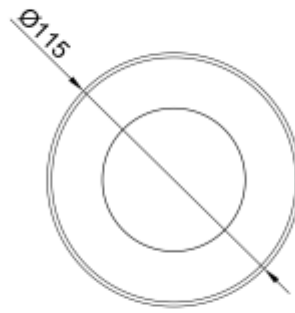

<https://uni-luce.com>
+39 339 505 5880
info@uni-luce.com

Via Monselice, 26, 20832 Desio
MB, Italy

RAMI 2 FL M RO

Available colors:	<input type="radio"/> 23266-SS5-FL
	<input type="radio"/> 23266-W5-FL
	<input checked="" type="radio"/> 23266-B5-FL
Beam angle:	120°
LED Color:	2700K 3000K 4000K 6000K
System Power:	12x0.4W
CRI:	90
Lumen output:	509lm
Material:	Stainless steel 316, Clear Tempered Glass
Location:	Exterior
Fixation:	Inground
Installation:	Inground
Product dimension:	diam115mm
Input:	24V 50/60Hz
IP:	67
Class:	III
DIM Option:	DALI DMX
Mounting Sleeve:	ABS
IK:	09

75
100

<https://uni-luce.com>

+39 339 505 5880

info@uni-luce.com

Via Monselice, 26, 20832 Desio

MB, Italy

RAMI is a wide collection of inground lamps. The collection comes in 3 dimensions M, L and XL. Each size has has COB, SMD, and FLOOD versions for choice, as well as trim and trimless options. The outer ring has no fixing screws, which gives additional esthetical advantage to the product. The LED source is installed deeply in the body, creating anti glare lighting patterns.