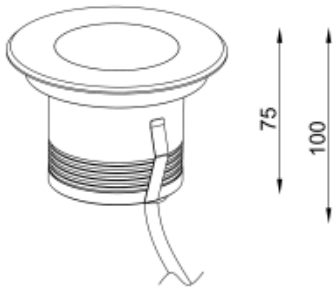

<https://uni-luce.com>
+39 339 505 5880
info@uni-luce.com

Via Monselice, 26, 20832 Desio
MB, Italy

RAMI 2 FL M RO RGBW

Available colors:	<input checked="" type="radio"/> 232982-B5-FL RGBW <input type="radio"/> 232982-W5-FL RGBW
Beam angle:	110° 110°
LED Color:	2700K 3000K 4000K 6000K
System Power:	4x2.2W
CRI:	90
Material:	Stainless steel 316, Clear Tempered Glass
Location:	Exterior
Fixation:	Inground
Installation:	Inground
Product dimension:	diam115mm
Input:	24V 50/60Hz
IP:	67
Class:	III
DIM Option:	DALI DMX
Mounting Sleeve:	ABS
IK:	09

<https://uni-luce.com>

+39 339 505 5880

info@uni-luce.com

Via Monselice, 26, 20832 Desio

MB, Italy

RAMI is a wide collection of inground lamps. The collection comes in 3 dimensions M, L and XL. Each size has has COB, SMD, and FLOOD versions for choice, as well as trim and trimless options. The outer ring has no fixing screws, which gives additional esthetical advantage to the product. The LED source is installed deeply in the body, creating anti glare lighting patterns.