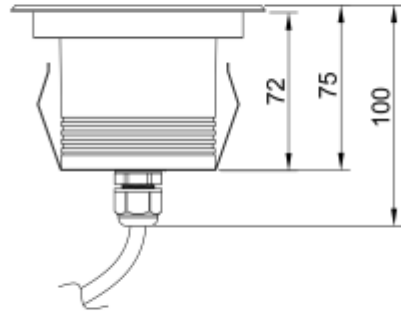

<https://uni-luce.com>
+39 339 505 5880
info@uni-luce.com

Via Monselice, 26, 20832 Desio
MB, Italy

RAMI 2 FL M RO RGBW

Available colors:	<input checked="" type="radio"/> 232982-B5-FL RGBW <input type="radio"/> 232982-W5-FL RGBW
Beam angle:	110° 110°
LED Color:	2700K 3000K 4000K 6000K
System Power:	4x2.2W
CRI:	90
Material:	Stainless steel 316, Clear Tempered Glass
Location:	Exterior
Fixation:	Inground
Installation:	Inground
Product dimension:	diam115mm
Input:	24V 50/60Hz
IP:	67
Class:	III
DIM Option:	DALI DMX
Mounting Sleeve:	ABS
IK:	09

<https://uni-luce.com>

+39 339 505 5880

info@uni-luce.com

Via Monselice, 26, 20832 Desio

MB, Italy

RAMI is a wide collection of inground lamps. The collection comes in 3 dimensions M, L and XL. Each size has has COB, SMD, and FLOOD versions for choice, as well as trim and trimless options. The outer ring has no fixing screws, which gives additional esthetical advantage to the product. The LED source is installed deeply in the body, creating anti glare lighting patterns.