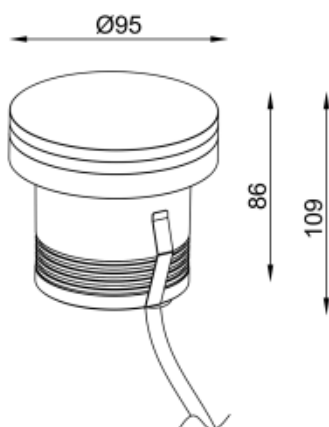

Installation:

Inground

Product dimension:

diam95mm

Input:

24V 50/60Hz

IP:

67

Class:

III

DIM Option:

DALI DMX

Mounting Sleeve:

ABS

IK:

09

<https://uni-luce.com>

+39 339 505 5880

info@uni-luce.com

Via Monselice, 26, 20832 Desio

MB, Italy

RAMI is a wide collection of inground lamps. The collection comes in 3 dimensions M, L and XL. Each size has has COB, SMD, and FLOOD versions for choice, as well as trim and trimless options. The outer ring has no fixing screws, which gives additional esthetical advantage to the product. The LED source is installed deeply in the body, creating anti glare lighting patterns.