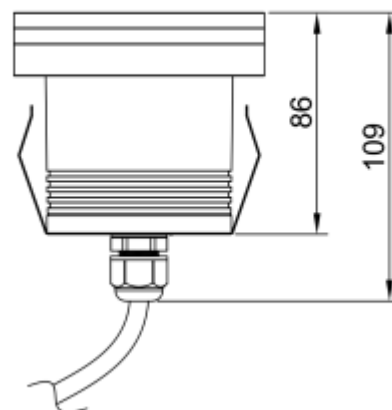

Installation:

Inground

Product dimension:

diam95mm

Input:

24V 50/60Hz

IP:

67

Class:

III

DIM Option:

DALI DMX

Mounting Sleeve:

ABS

IK:

09

<https://uni-luce.com>

+39 339 505 5880

info@uni-luce.com

Via Monselice, 26, 20832 Desio

MB, Italy

RAMI is a wide collection of inground lamps. The collection comes in 3 dimensions M, L and XL. Each size has has COB, SMD, and FLOOD versions for choice, as well as trim and trimless options. The outer ring has no fixing screws, which gives additional esthetical advantage to the product. The LED source is installed deeply in the body, creating anti glare lighting patterns.