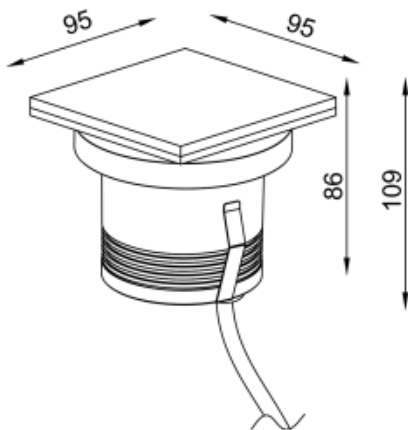

<https://uni-luce.com>
+39 339 505 5880
info@uni-luce.com

Via Monselice, 26, 20832 Desio
MB, Italy

RAMI 5 L RO FL TRIMLESS

| | |
|--------------------|-------------------------|
| Available colors: | ● 233006-B5-TR |
| Beam angle: | 120° |
| LED Color: | 2700K 3000K 4000K 6000K |
| System Power: | 12x0.4W |
| CRI: | 90 |
| Lumen output: | 509lm |
| Material: | Clear Tempered Glass |
| Location: | Exterior |
| Fixation: | Inground |
| Installation: | Inground |
| Product dimension: | 95x95mm |
| Input: | 24V 50/60Hz |
| IP: | 67 |
| Class: | III |
| DIM Option: | DALI DMX |
| Mounting Sleeve: | ABS |
| IK: | 09 |

<https://uni-luce.com>

+39 339 505 5880

info@uni-luce.com

Via Monselice, 26, 20832 Desio

MB, Italy

RAMI is a wide collection of inground lamps. The collection comes in 3 dimensions M, L and XL. Each size has has COB, SMD, and FLOOD versions for choice, as well as trim and trimless options. The outer ring has no fixing screws, which gives additional esthetical advantage to the product. The LED source is installed deeply in the body, creating anti glare lighting patterns.