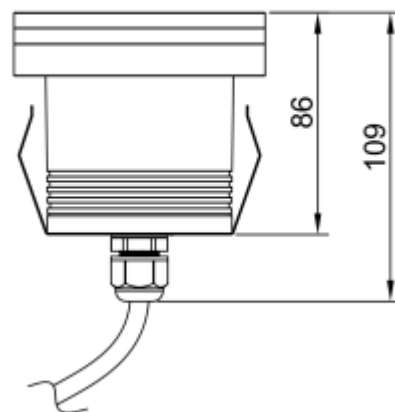

<https://uni-luce.com>
+39 339 505 5880
info@uni-luce.com

Via Monselice, 26, 20832 Desio
MB, Italy

RAMI 5 L RO FL TRIMLESS

| | |
|--------------------|-------------------------|
| Available colors: | ● 233006-B5-TR |
| Beam angle: | 120° |
| LED Color: | 2700K 3000K 4000K 6000K |
| System Power: | 12x0.4W |
| CRI: | 90 |
| Lumen output: | 509lm |
| Material: | Clear Tempered Glass |
| Location: | Exterior |
| Fixation: | Inground |
| Installation: | Inground |
| Product dimension: | 95x95mm |
| Input: | 24V 50/60Hz |
| IP: | 67 |
| Class: | III |
| DIM Option: | DALI DMX |
| Mounting Sleeve: | ABS |
| IK: | 09 |

<https://uni-luce.com>

+39 339 505 5880

info@uni-luce.com

Via Monselice, 26, 20832 Desio

MB, Italy

RAMI is a wide collection of inground lamps. The collection comes in 3 dimensions M, L and XL. Each size has has COB, SMD, and FLOOD versions for choice, as well as trim and trimless options. The outer ring has no fixing screws, which gives additional esthetical advantage to the product. The LED source is installed deeply in the body, creating anti glare lighting patterns.