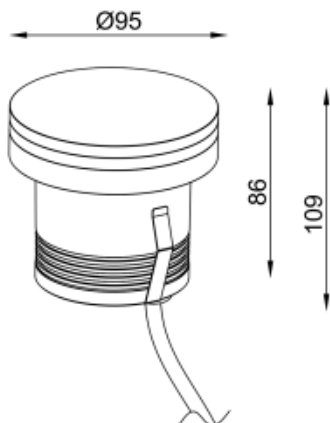

<https://uni-luce.com>
+39 339 505 5880
info@uni-luce.com

Via Monselice, 26, 20832 Desio
MB, Italy

RAMI-4 8 SMD L SQ TRIMLESS

Available colors:	 232675-B11-TR
	 232675-B11-TR
Beam angle:	20°
LED Color:	2700K 3000K 4000K 6000K
System Power:	7x1.5W
CRI:	90
Lumen output:	1113lm
Material:	Clear Tempered Glass
Location:	Exterior
Fixation:	Inground
Installation:	Inground
Product dimension:	diam95mm
Input:	24V 50/60Hz
IP:	67
Class:	III
DIM Option:	DALI DMX
Mounting Sleeve:	ABS
IK:	09

<https://uni-luce.com>

+39 339 505 5880

info@uni-luce.com

Via Monselice, 26, 20832 Desio

MB, Italy

RAMI is a wide collection of inground lamps. The collection comes in 3 dimensions M, L and XL. Each size has has COB, SMD, and FLOOD versions for choice, as well as trim and trimless options. The outer ring has no fixing screws, which gives additional esthetical advantage to the product. The LED source is installed deeply in the body, creating anti glare lighting patterns.