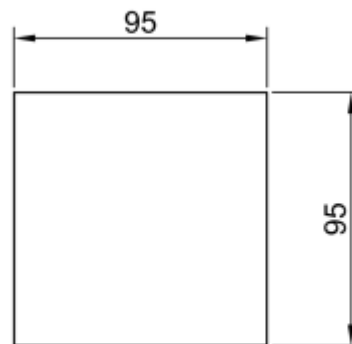

<https://uni-luce.com>
+39 339 505 5880
info@uni-luce.com

Via Monselice, 26, 20832 Desio
MB, Italy

RAMI-7 11 SMD L RO TRIMLESS

Available colors:	 233001-B11-TR  233001-B11-TR
Beam angle:	20°
LED Color:	2700K 3000K 4000K 6000K
System Power:	7x1.5W
CRI:	90
Lumen output:	1113lm
Material:	Clear Tempered Glass
Location:	Exterior
Fixation:	Inground
Installation:	Inground
Product dimension:	95x95mm
Input:	24V 50/60Hz
IP:	67
Class:	III
DIM Option:	DALI DMX
Mounting Sleeve:	ABS
IK:	09

<https://uni-luce.com>

+39 339 505 5880

info@uni-luce.com

Via Monselice, 26, 20832 Desio

MB, Italy

RAMI is a wide collection of inground lamps. The collection comes in 3 dimensions M, L and XL. Each size has has COB, SMD, and FLOOD versions for choice, as well as trim and trimless options. The outer ring has no fixing screws, which gives additional esthetical advantage to the product. The LED source is installed deeply in the body, creating anti glare lighting patterns.