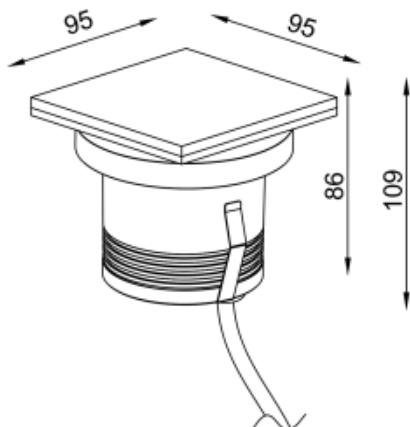

<https://uni-luce.com>
+39 339 505 5880
info@uni-luce.com

Via Monselice, 26, 20832 Desio
MB, Italy

RAMI-7 11 SMD L RO TRIMLESS

Available colors:	 233001-B11-TR  233001-B11-TR
Beam angle:	20°
LED Color:	2700K 3000K 4000K 6000K
System Power:	7x1.5W
CRI:	90
Lumen output:	1113lm
Material:	Clear Tempered Glass
Location:	Exterior
Fixation:	Inground
Installation:	Inground
Product dimension:	95x95mm
Input:	24V 50/60Hz
IP:	67
Class:	III
DIM Option:	DALI DMX
Mounting Sleeve:	ABS
IK:	09

<https://uni-luce.com>

+39 339 505 5880

info@uni-luce.com

Via Monselice, 26, 20832 Desio

MB, Italy

RAMI is a wide collection of inground lamps. The collection comes in 3 dimensions M, L and XL. Each size has has COB, SMD, and FLOOD versions for choice, as well as trim and trimless options. The outer ring has no fixing screws, which gives additional esthetical advantage to the product. The LED source is installed deeply in the body, creating anti glare lighting patterns.