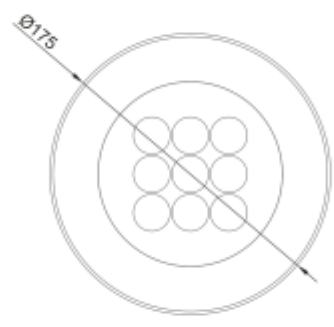

<https://uni-luce.com>
+39 339 505 5880
info@uni-luce.com

Via Monselice, 26, 20832 Desio
MB, Italy

RAMI-4 8 SMD L RO

Available colors:	<input type="radio"/> 23263-SS19-SMD
	<input type="radio"/> 23263-W19-SMD
	<input checked="" type="radio"/> 23263-B19-SMD
Beam angle:	7° 13° 20° 30° 40°
LED Color:	2700K 3000K 4000K 6000K
System Power:	9x2,1W
CRI:	90
Lumen output:	2003lm
Material:	Stainless steel 316, Clear Tempered Glass
Location:	Exterior
Fixation:	Inground
Installation:	Inground
Product dimension:	diam175mm
Input:	24V 50/60Hz
IP:	67
Class:	III
DIM Option:	DALI DMX
Mounting Sleeve:	ABS
IK:	09

<https://uni-luce.com>

+39 339 505 5880

info@uni-luce.com

Via Monselice, 26, 20832 Desio

MB, Italy

RAMI is a wide collection of inground lamps. The collection comes in 3 dimensions M, L and XL. Each size has has COB, SMD, and FLOOD versions for choice, as well as trim and trimless options. The outer ring has no fixing screws, which gives additional esthetical advantage to the product. The LED source is installed deeply in the body, creating anti glare lighting patterns.