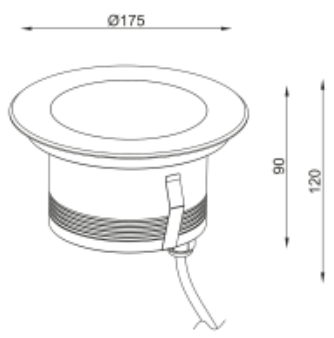

<https://uni-luce.com>
+39 339 505 5880
info@uni-luce.com

Via Monselice, 26, 20832 Desio
MB, Italy

RAMI-4 8 SMD L RO

Available colors:	<input type="radio"/> 23263-SS19-SMD
	<input type="radio"/> 23263-W19-SMD
	<input checked="" type="radio"/> 23263-B19-SMD
Beam angle:	7° 13° 20° 30° 40°
LED Color:	2700K 3000K 4000K 6000K
System Power:	9x2,1W
CRI:	90
Lumen output:	2003lm
Material:	Stainless steel 316, Clear Tempered Glass
Location:	Exterior
Fixation:	Inground
Installation:	Inground
Product dimension:	diam175mm
Input:	24V 50/60Hz
IP:	67
Class:	III
DIM Option:	DALI DMX
Mounting Sleeve:	ABS
IK:	09

<https://uni-luce.com>

+39 339 505 5880

info@uni-luce.com

Via Monselice, 26, 20832 Desio

MB, Italy

RAMI is a wide collection of inground lamps. The collection comes in 3 dimensions M, L and XL. Each size has has COB, SMD, and FLOOD versions for choice, as well as trim and trimless options. The outer ring has no fixing screws, which gives additional esthetical advantage to the product. The LED source is installed deeply in the body, creating anti glare lighting patterns.