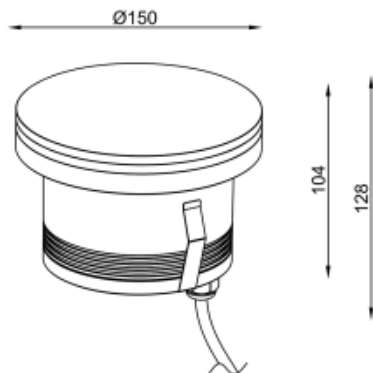

<https://uni-luce.com>
+39 339 505 5880
info@uni-luce.com

Via Monselice, 26, 20832 Desio
MB, Italy

RAMI-7 11 SMD L SQ TRIMLESS

Available colors:	 232676-B19-TR
	 232676-B19-TR
Beam angle:	7°
LED Color:	2700K 3000K 4000K 6000K
System Power:	9x2.1W
CRI:	90
Lumen output:	2003lm
Material:	Clear Tempered Glass
Location:	Exterior
Fixation:	Inground
Installation:	Inground
Product dimension:	diam150mm
Input:	24V 50/60Hz
IP:	67
Class:	III
DIM Option:	DALI DMX
Mounting Sleeve:	ABS
IK:	09

<https://uni-luce.com>

+39 339 505 5880

info@uni-luce.com

Via Monselice, 26, 20832 Desio

MB, Italy

RAMI is a wide collection of inground lamps. The collection comes in 3 dimensions M, L and XL. Each size has has COB, SMD, and FLOOD versions for choice, as well as trim and trimless options. The outer ring has no fixing screws, which gives additional esthetical advantage to the product. The LED source is installed deeply in the body, creating anti glare lighting patterns.