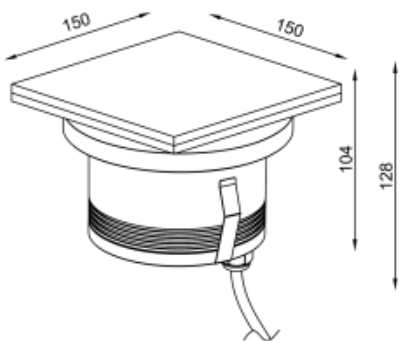

## RAMI-9 19 SMD XL RO TRIMLESS

Available colors:	 233003-B19-TR
	 233003-B19-TR
Beam angle:	7°
LED Color:	2700K 3000K 4000K 6000K
System Power:	9x2.1W
CRI:	90
Lumen output:	2003lm
Material:	Clear Tempered Glass
Location:	Exterior
Fixation:	Inground
Installation:	Inground
Product dimension:	150x150mm
Input:	24V 50/60Hz
IP:	67
Class:	III
DIM Option:	DALI DMX
Mounting Sleeve:	ABS
IK:	09

<https://uni-luce.com>

+39 339 505 5880

[info@uni-luce.com](mailto:info@uni-luce.com)

Via Monselice, 26, 20832 Desio

MB, Italy

RAMI is a wide collection of inground lamps. The collection comes in 3 dimensions M, L and XL. Each size has has COB, SMD, and FLOOD versions for choice, as well as trim and trimless options. The outer ring has no fixing screws, which gives additional esthetical advantage to the product. The LED source is installed deeply in the body, creating anti glare lighting patterns.