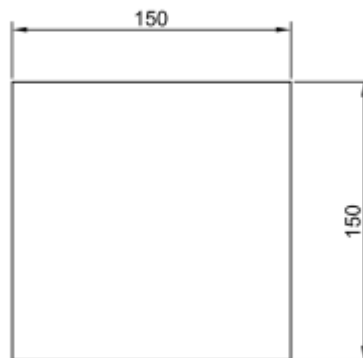

## RAMI-9 19 SMD XL RO TRIMLESS

Available colors:	 233003-B19-TR
	 233003-B19-TR
Beam angle:	7°
LED Color:	2700K 3000K 4000K 6000K
System Power:	9x2.1W
CRI:	90
Lumen output:	2003lm
Material:	Clear Tempered Glass
Location:	Exterior
Fixation:	Inground
Installation:	Inground
Product dimension:	150x150mm
Input:	24V 50/60Hz
IP:	67
Class:	III
DIM Option:	DALI DMX
Mounting Sleeve:	ABS
IK:	09

<https://uni-luce.com>

+39 339 505 5880

[info@uni-luce.com](mailto:info@uni-luce.com)

Via Monselice, 26, 20832 Desio

MB, Italy

RAMI is a wide collection of inground lamps. The collection comes in 3 dimensions M, L and XL. Each size has has COB, SMD, and FLOOD versions for choice, as well as trim and trimless options. The outer ring has no fixing screws, which gives additional esthetical advantage to the product. The LED source is installed deeply in the body, creating anti glare lighting patterns.