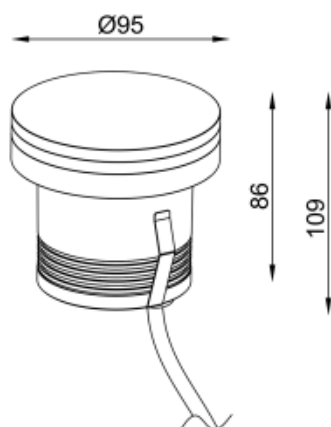

Installation:

Inground

Product dimension:

diam95mm

Input:

24V 50/60Hz

IP:

67

Class:

III

DIM Option:

DALI DMX

Mounting Sleeve:

ABS

IK:

09

<https://uni-luce.com>

+39 339 505 5880

info@uni-luce.com

Via Monselice, 26, 20832 Desio

MB, Italy

RAMI is a wide collection of inground lamps. The collection comes in 3 dimensions M, L and XL. Each size has has COB, SMD, and FLOOD versions for choice, as well as trim and trimless options. The outer ring has no fixing screws, which gives additional esthetical advantage to the product. The LED source is installed deeply in the body, creating anti glare lighting patterns.